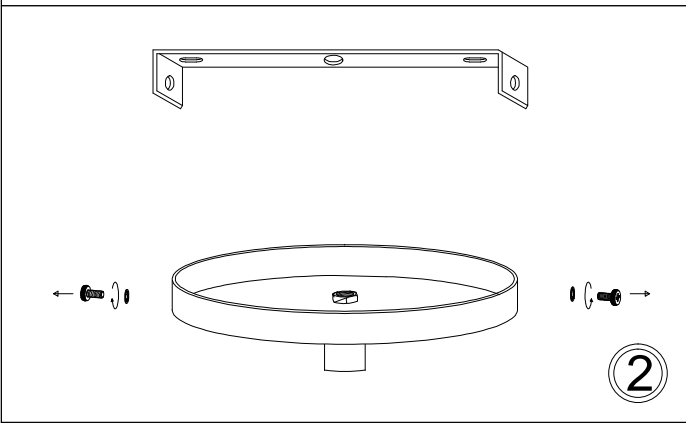

BKO-M

1

3

5

Bulb/ Ampoule:
1x Max 100W
Type-A or/ ou CFL
(Not Included/
Non Inclus)

6