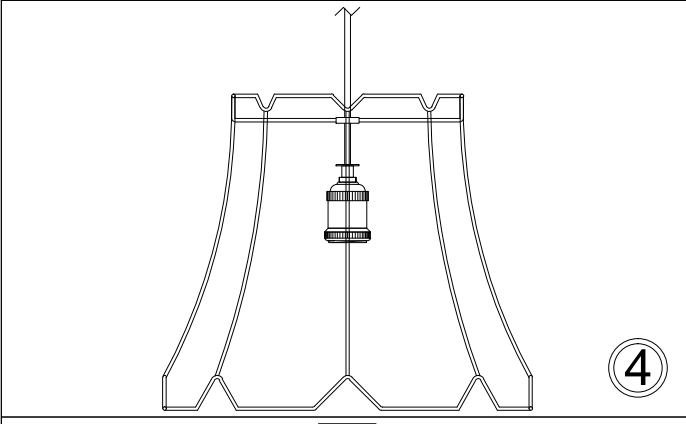

BKO-M

1

3

5

Bulb/ Ampoule:
1x Max 100W
Type-A or/ ou CFL
(Not Included/
Non Inclus)

6