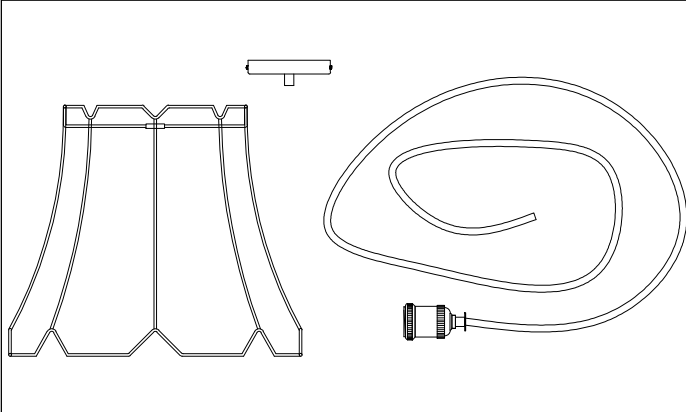

BKO-M

1

3

5

Bulb/ Ampoule:
1x Max 100W
Type-A or/ ou CFL
(Not Included/
Non Inclus)

6