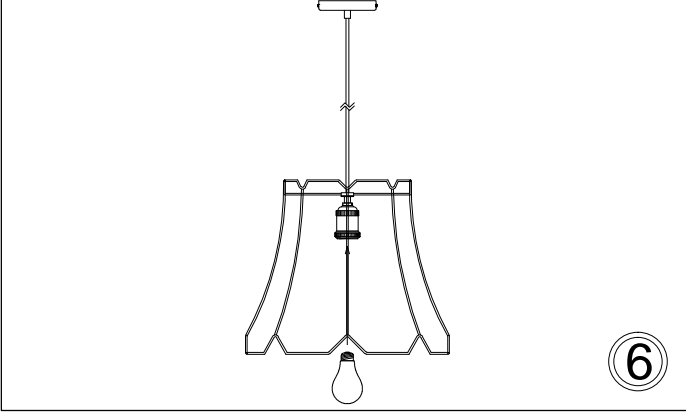

BKO-M

1

3

5

Bulb/ Ampoule:
1x Max 100W
Type-A or/ ou CFL
(Not Included/
Non Inclus)

6