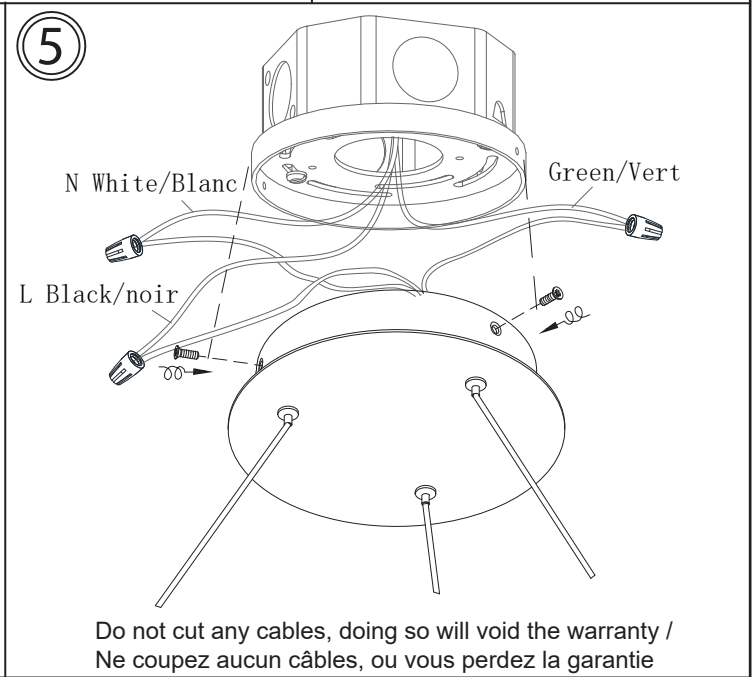

CIR -2434C-5CCT

30W DC LED
2700K/3000K/3500K/4000K/5000K
90+ CRI
2250 Initial Lumens
1100 Delivered Lumens (2700K)
1250 Delivered Lumens (3000K)
1280 Delivered Lumens (3500K)
1300 Delivered Lumens (4000K)
1330 Delivered Lumens (5000K)
Included/Inclus
Input:120-277V