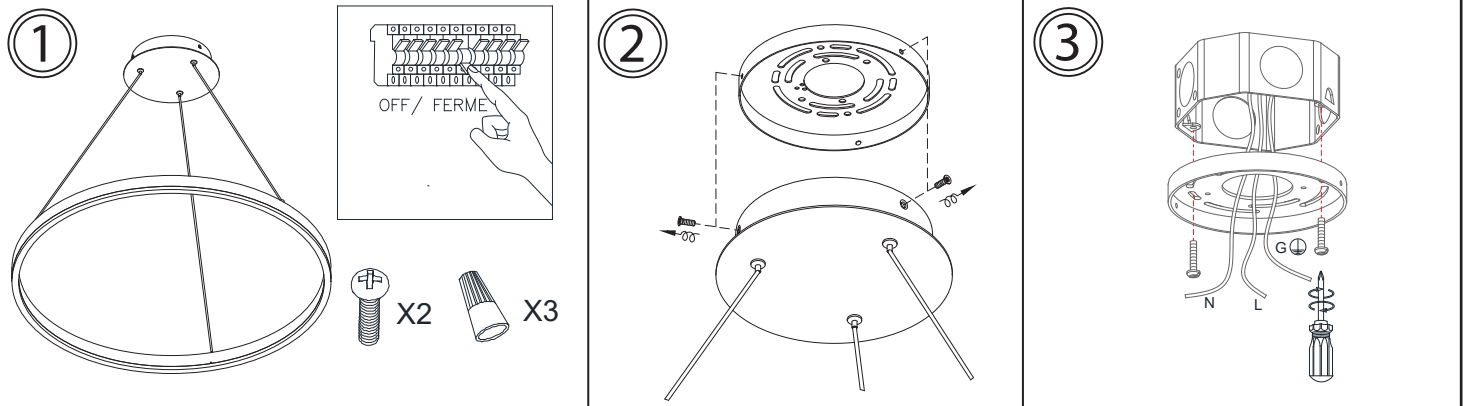

CIR -2434C-5CCT

30W DC LED
2700K/3000K/3500K/4000K/5000K
90+ CRI
2250 Initial Lumens
1100 Delivered Lumens (2700K)
1250 Delivered Lumens (3000K)
1280 Delivered Lumens (3500K)
1300 Delivered Lumens (4000K)
1330 Delivered Lumens (5000K)
Included/Inclus
Input:120-277V

Dimmable/Réglable

Compatible dimmers
listed next page/
Gradateurs compatibles
lisés page suivante

7" (178mm)

75.5" (1917mm)
MAX Height/
Hauteur Maximum

24" (609mm)