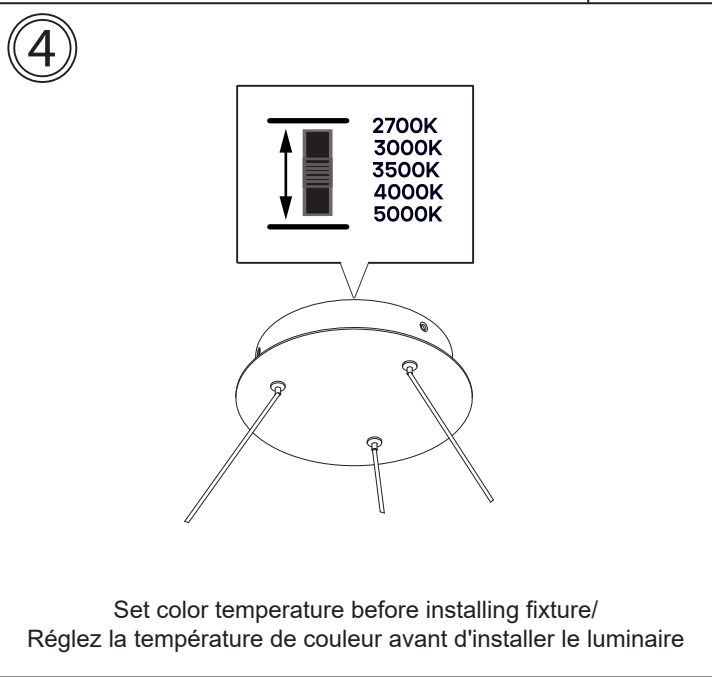

CIR -2434C-5CCT

30W DC LED
2700K/3000K/3500K/4000K/5000K
90+ CRI
2250 Initial Lumens
1100 Delivered Lumens (2700K)
1250 Delivered Lumens (3000K)
1280 Delivered Lumens (3500K)
1300 Delivered Lumens (4000K)
1330 Delivered Lumens (5000K)
Included/Inclus
Input:120-277V

Dimmable/Réglable

Compatible dimmers
listed next page/
Gradateurs compatibles
lisés page suivante

7" (178mm)

75.5" (1917mm)
MAX Height/
Hauteur Maximum

24" (609mm)

Warning/Attention

This product must be installed in accordance with the applicable installation code by a person familiar with the construction and operation of the product and the hazards involved.