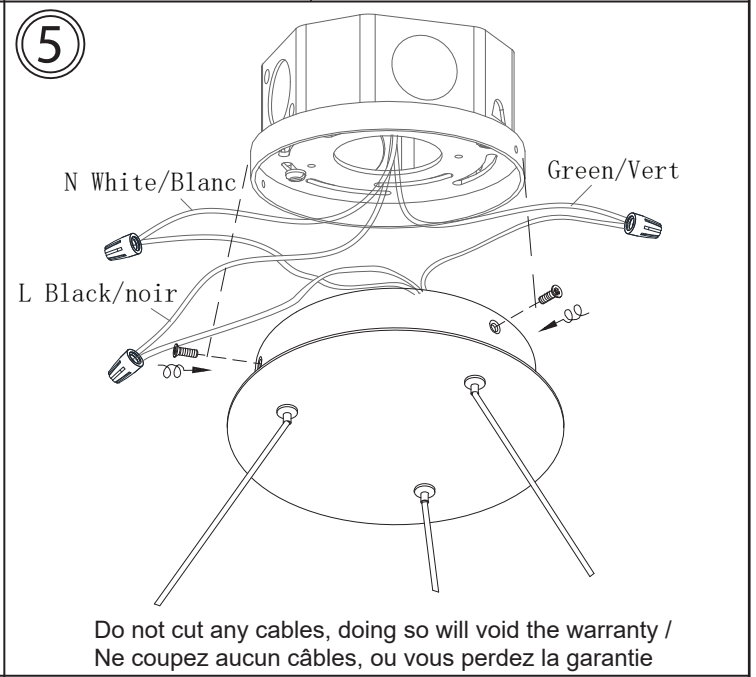

# CIR -3263C-5CCT

50W DC LED  
2700K/3000K/3500K/4000K/5000K  
90+ CRI  
3750 Initial Lumens  
1890 Delivered Lumens (2700K)  
2010 Delivered Lumens (3000K)  
2070 Delivered Lumens (3500K)  
2110 Delivered Lumens (4000K)  
2150 Delivered Lumens (5000K)  
Included/Inclus  
Input:120-277V