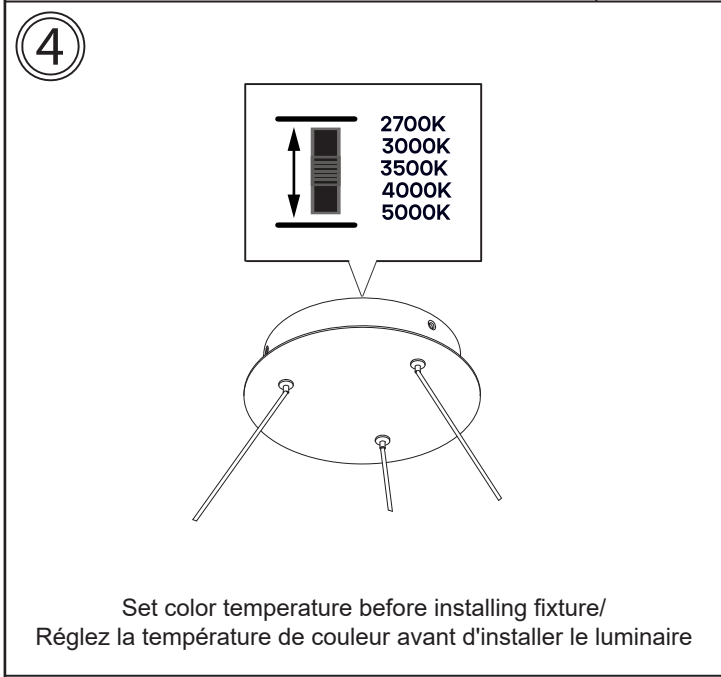

# CIR -3263C-5CCT

50W DC LED  
2700K/3000K/3500K/4000K/5000K  
90+ CRI  
3750 Initial Lumens  
1890 Delivered Lumens (2700K)  
2010 Delivered Lumens (3000K)  
2070 Delivered Lumens (3500K)  
2110 Delivered Lumens (4000K)  
2150 Delivered Lumens (5000K)  
Included/Inclus  
Input:120-277V

Dimmable/Réglable

Compatible dimmers  
listed next page/  
Gradateurs compatibles  
lisés page suivante

9" (228mm)

75.5" (1917mm)  
MAX Height/  
Hauteur Maximum

32" (812mm)