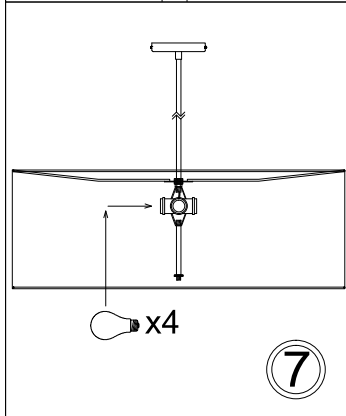

HEL-304P

1

2

3

4

5

6

Bulbs/ Ampoules:
4x Max 60W
E26 Base
(Not Included/
Non Inclus)