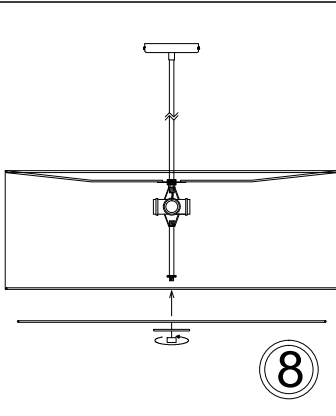

HEL-304P

1

2

3

4

5

6

Bulbs/ Ampoules:
4x Max 60W
E26 Base
(Not Included/
Non Inclus)

7

8