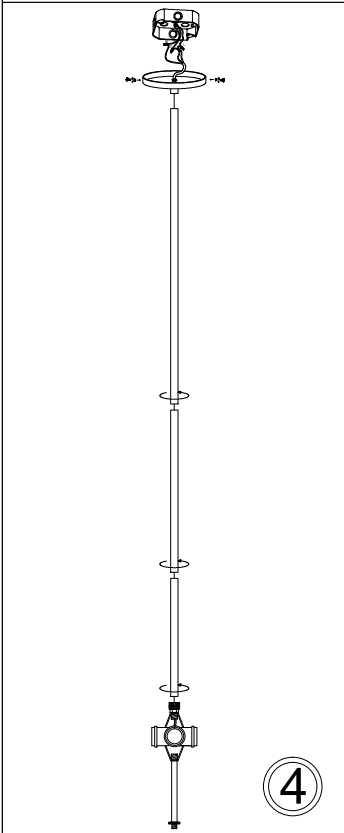

HEL-304P

1

2

3

4

5

6

Bulbs/ Ampoules:
4x Max 60W
E26 Base
(Not Included/
Non Inclus)