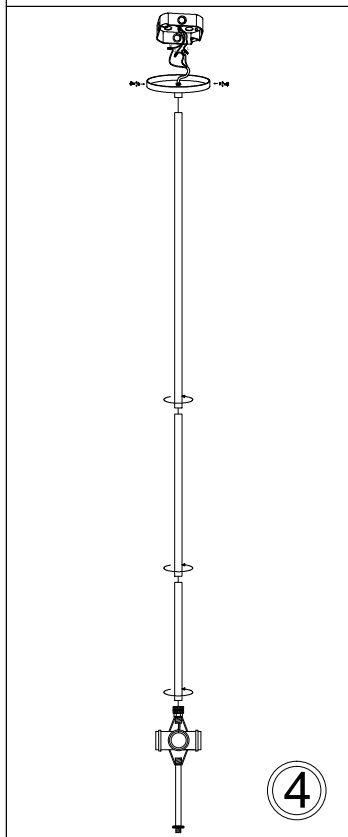

# HEL-304P

1

2

3

4

5

6

7

8

Bulbs/ Ampoules:  
4x Max 60W  
E26 Base  
(Not Included/  
Non Inclus)