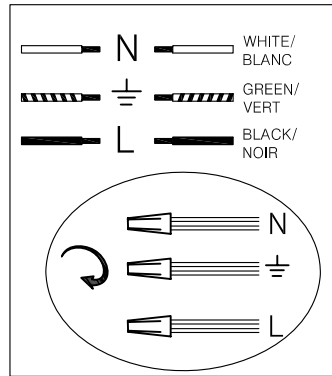

KAP-144P

①

A		1PCS
B		1PCS
C		1PCS
D		1PCS

②

③

④

⑤

4*60W MAX E12
NOT INCLUDED/NON INCLUS
LED COMPATIBLE