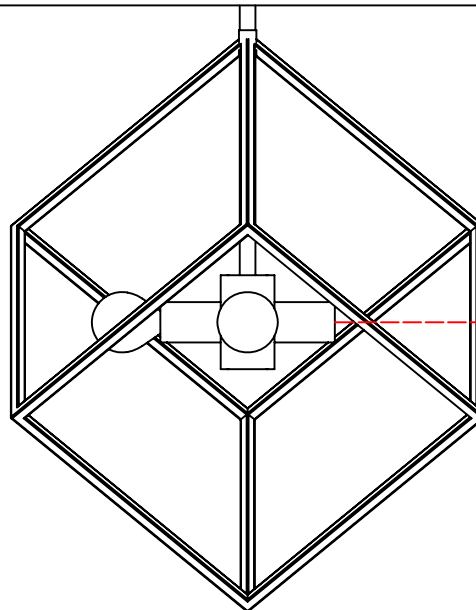

KAP-144P

①

A		1PCS
B		1PCS
C		1PCS
D		1PCS

②

③

④

⑤

4*60W MAX E12
NOT INCLUDED/NON INCLUS
LED COMPATIBLE