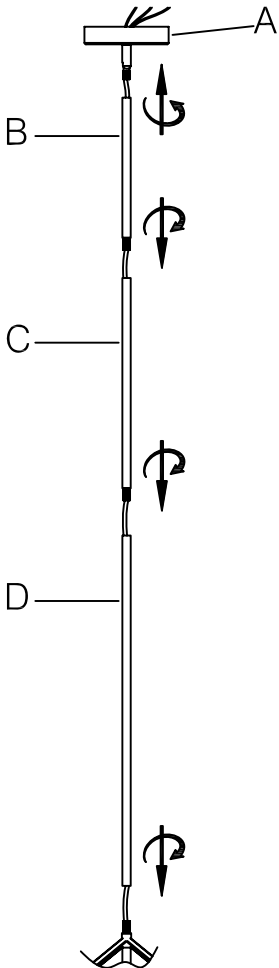

KAP-144P

①

A		1PCS
B		1PCS
C		1PCS
D		1PCS

②

③

④

⑤

4*60W MAX E12
NOT INCLUDED/NON INCLUS
LED COMPATIBLE