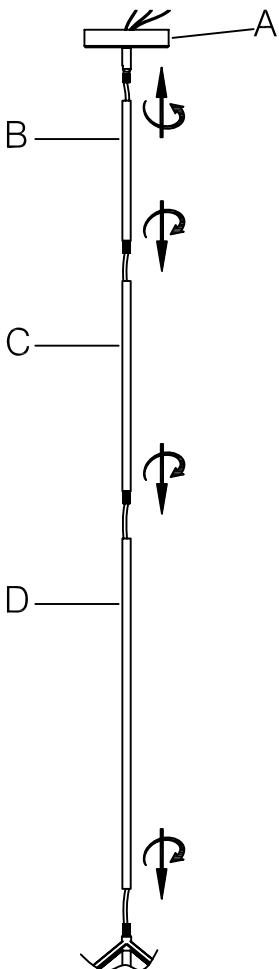

# KAP-196P

①

A		1PCS
B		1PCS
C		1PCS
D		1PCS

②

③

④

⑤

6\*60W MAX E12  
NOT INCLUDED/NON INCLUS  
LED COMPATIBLE