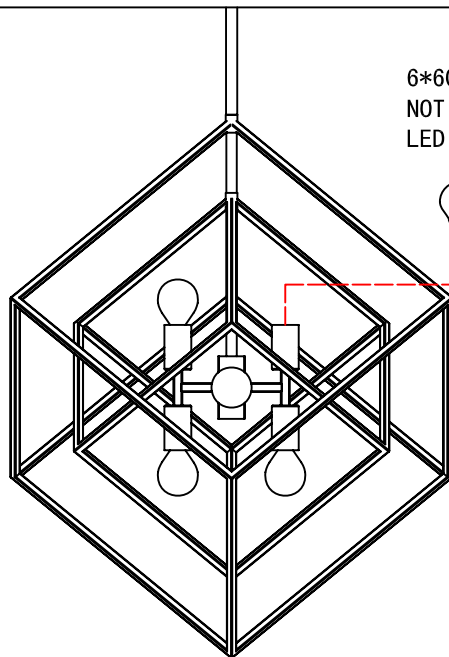

# KAP-196P

①

A		1PCS
B		1PCS
C		1PCS
D		1PCS

②

③

④

⑤

6\*60W MAX E12  
NOT INCLUDED/NON INCLUS  
LED COMPATIBLE