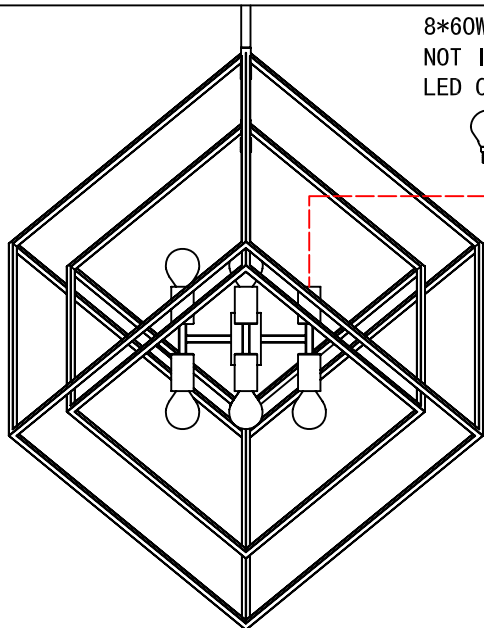

# KAP-278P

①

A		1PCS
B		1PCS
C		1PCS
D		1PCS

②

③

④

⑤

8\*60W MAX E12  
NOT INCLUDED/NON INCLUS  
LED COMPATIBLE