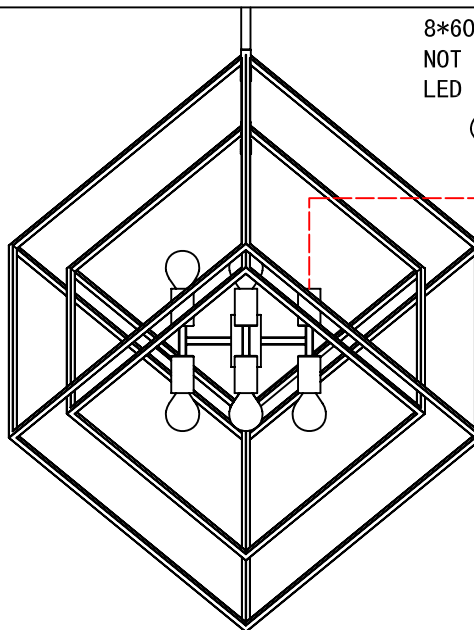

KAP-278P

①

A		1PCS
B		1PCS
C		1PCS
D		1PCS

②

③

④

⑤

8*60W MAX E12
NOT INCLUDED/NON INCLUS
LED COMPATIBLE