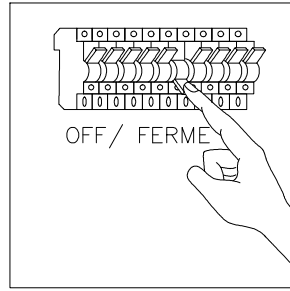

# KEN-S

①

②

③

④

⑤

⑥

Bulbs/ Ampoules:  
1x Max 60W  
E26 Base  
(Not Included/  
Non Inclus)