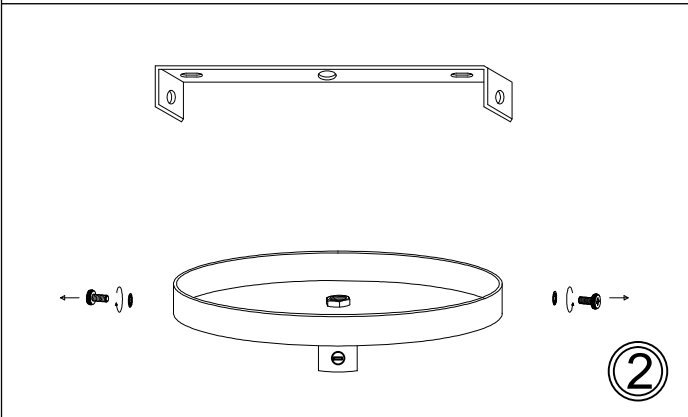

# KEN-S

①

②

③

④

⑤

⑥

Bulbs/ Ampoules:  
1x Max 60W  
E26 Base  
(Not Included/  
Non Inclus)