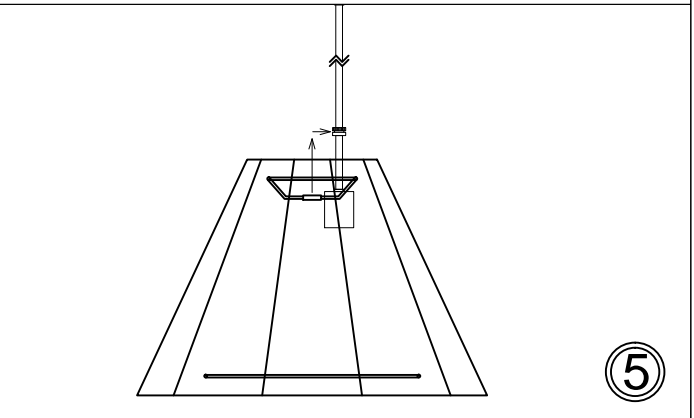

# KEN-S

①

②

③

④

⑤

⑥

Bulbs/ Ampoules:  
1x Max 60W  
E26 Base  
(Not Included/  
Non Inclus)