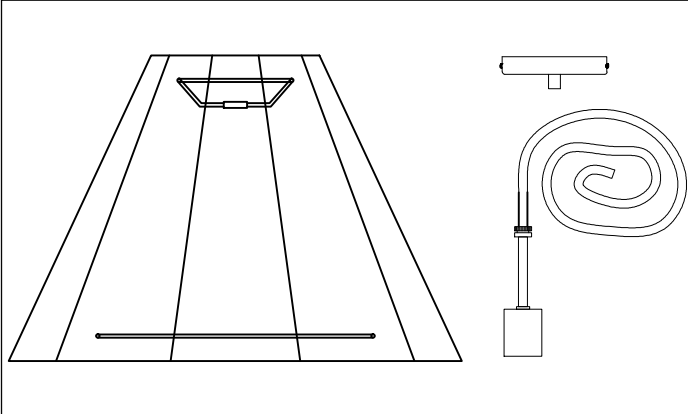

# KEN-S

①

②

③

④

⑤

⑥

Bulbs/ Ampoules:  
1x Max 60W  
E26 Base  
(Not Included/  
Non Inclus)