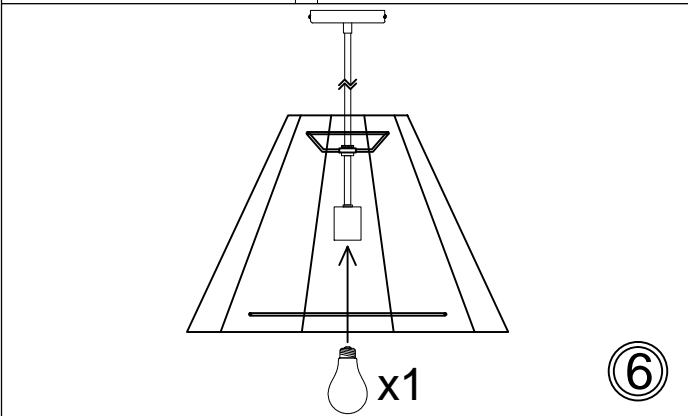

# KEN-S

①

②

③

④

⑤

⑥

Bulbs/ Ampoules:  
1x Max 60W  
E26 Base  
(Not Included/  
Non Inclus)