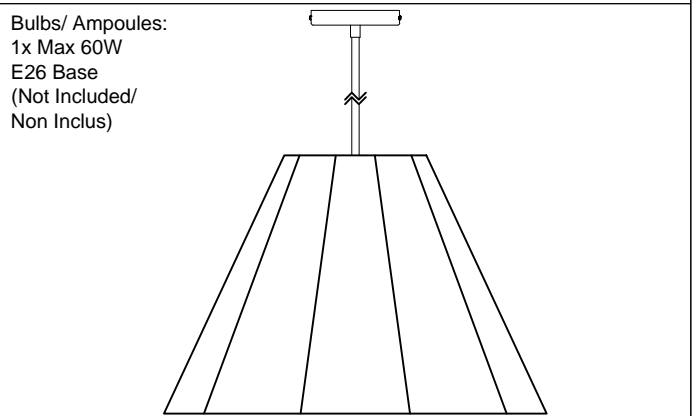

# KEN-S

①

②

③

④

⑤

⑥

Bulbs/ Ampoules:  
1x Max 60W  
E26 Base  
(Not Included/  
Non Inclus)