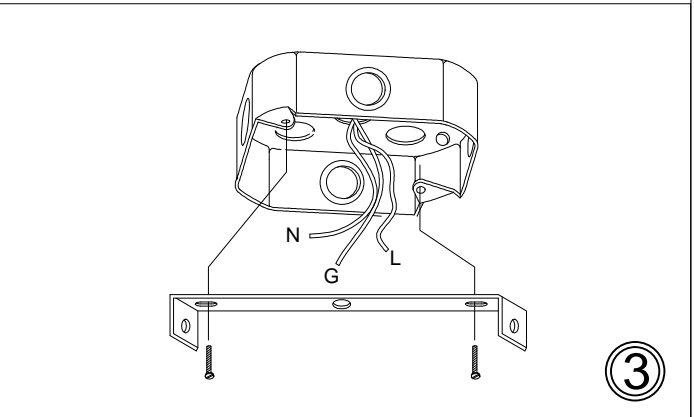

# KEN-S

①

②

③

④

⑤

⑥

Bulbs/ Ampoules:  
1x Max 60W  
E26 Base  
(Not Included/  
Non Inclus)