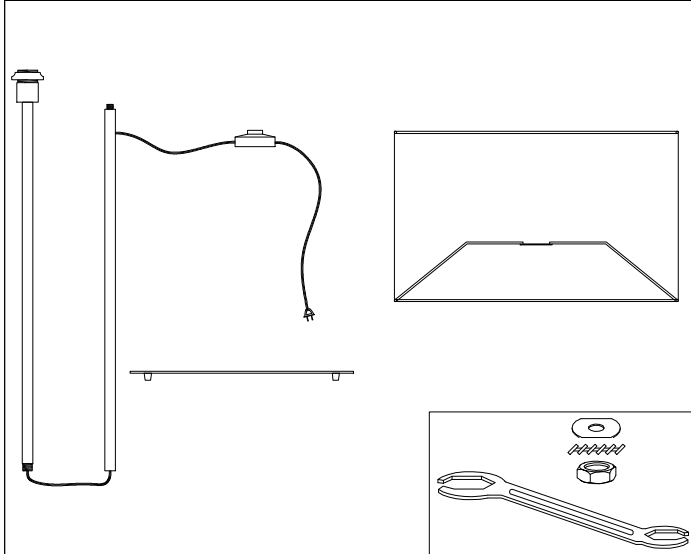

MM201F

1

2

3

4

Bulb/ Ampoule:
1x Max 100W E26 Base
(Not Included/ Non Inclus)