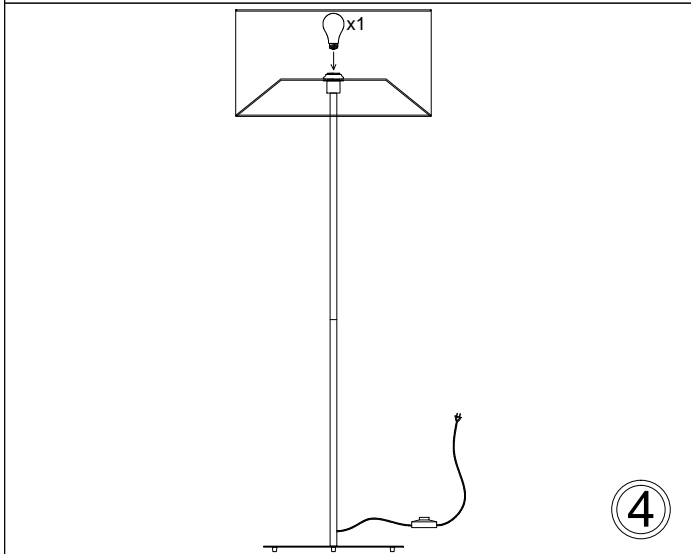

MM201F

1

2

3

4

Bulb/ Ampoule:
1x Max 100W E26 Base
(Not Included/ Non Inclus)