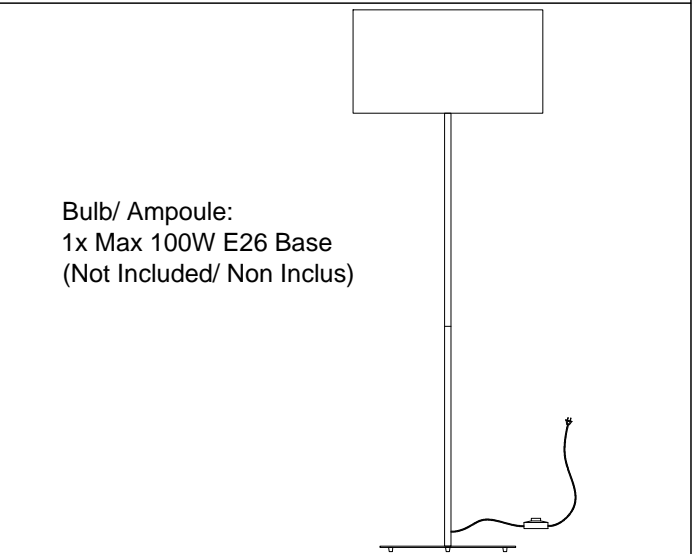

MM201F

1

2

3

4

Bulb/ Ampoule:
1x Max 100W E26 Base
(Not Included/ Non Inclus)