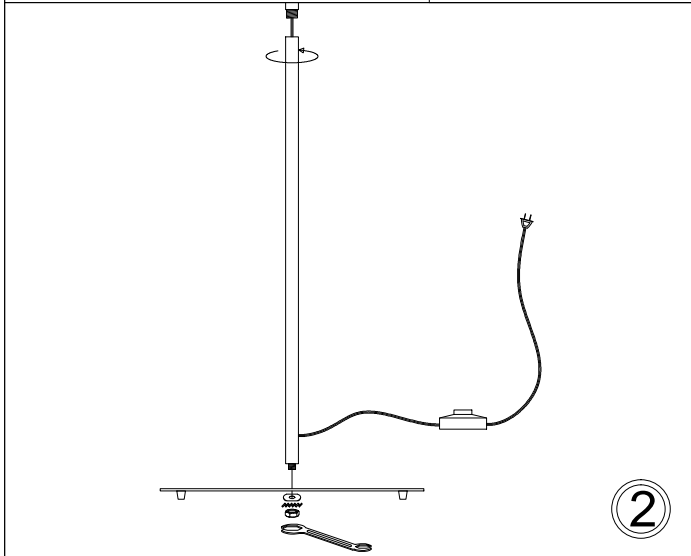

MM201F

1

2

3

4

Bulb/ Ampoule:
1x Max 100W E26 Base
(Not Included/ Non Inclus)