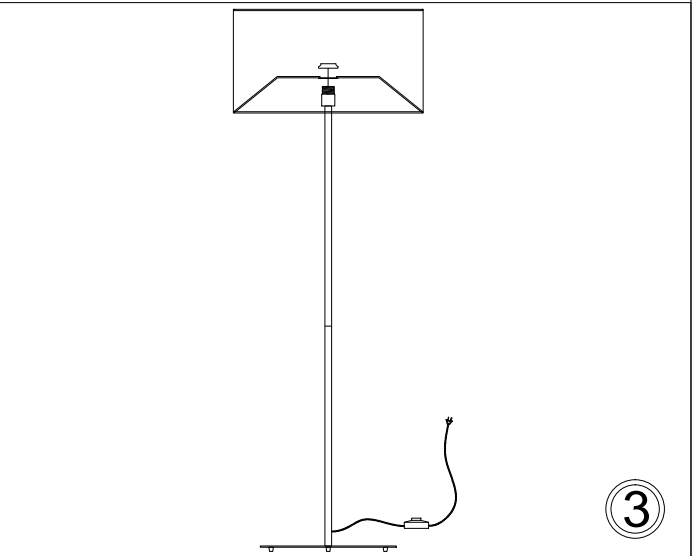

MM201F

1

2

3

4

Bulb/ Ampoule:
1x Max 100W E26 Base
(Not Included/ Non Inclus)