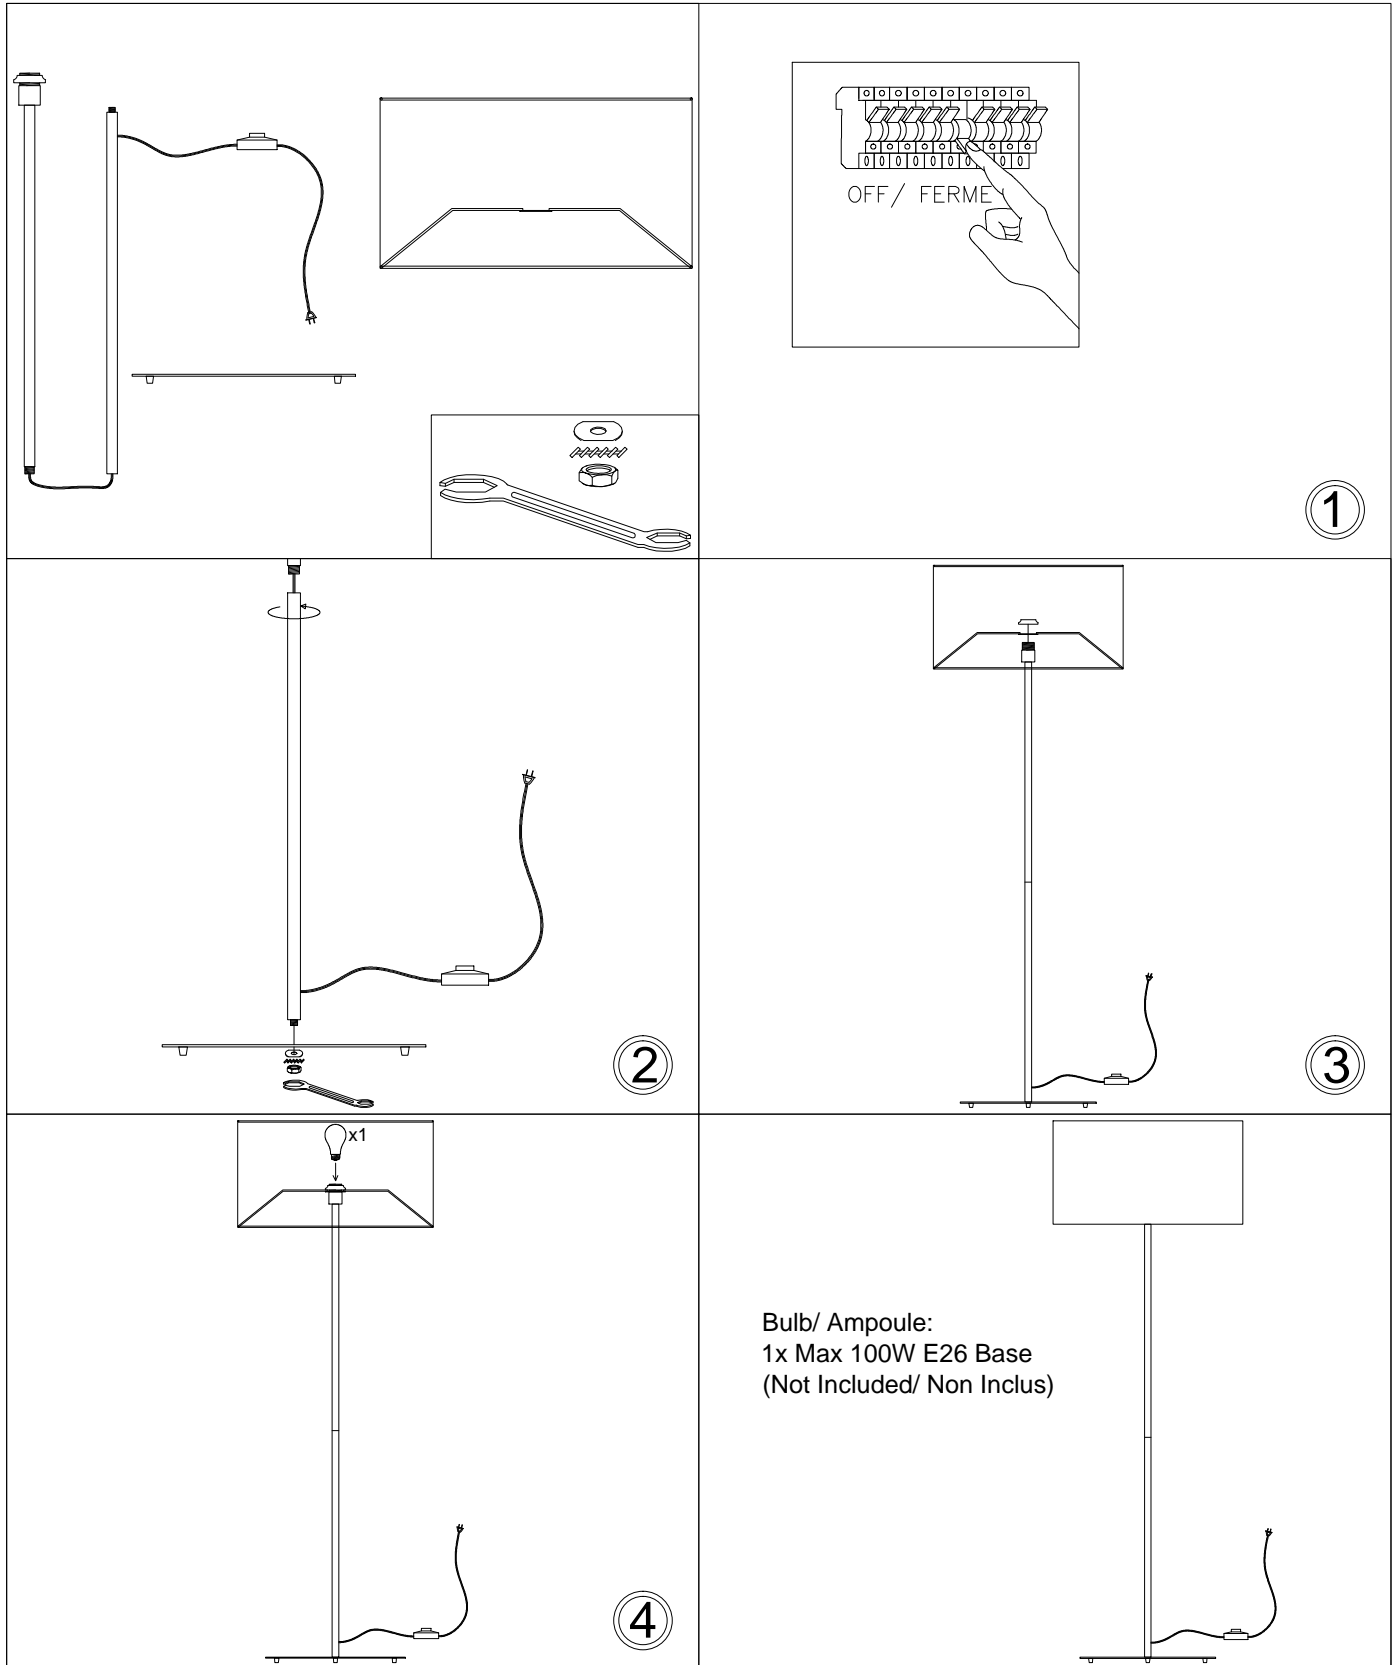

# MM221F

Bulb/ Ampoule:  
1x Max 100W E26 Base  
(Not Included/ Non Inclus)