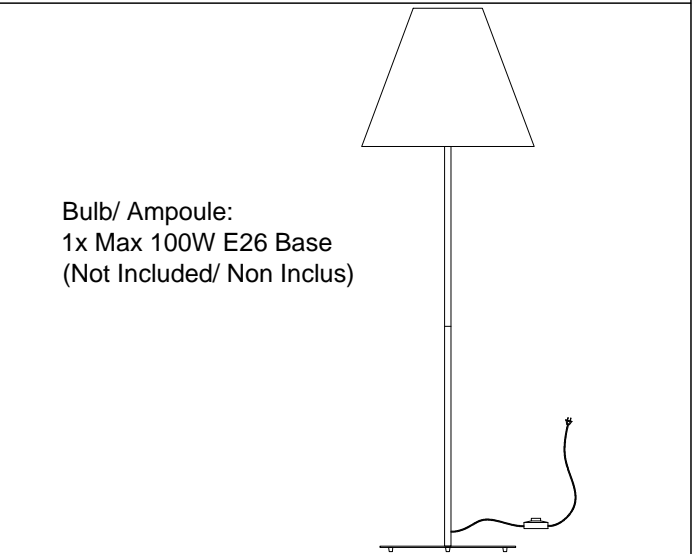

# MM231F

1

2

3

4

Bulb/ Ampoule:  
1x Max 100W E26 Base  
(Not Included/ Non Inclus)