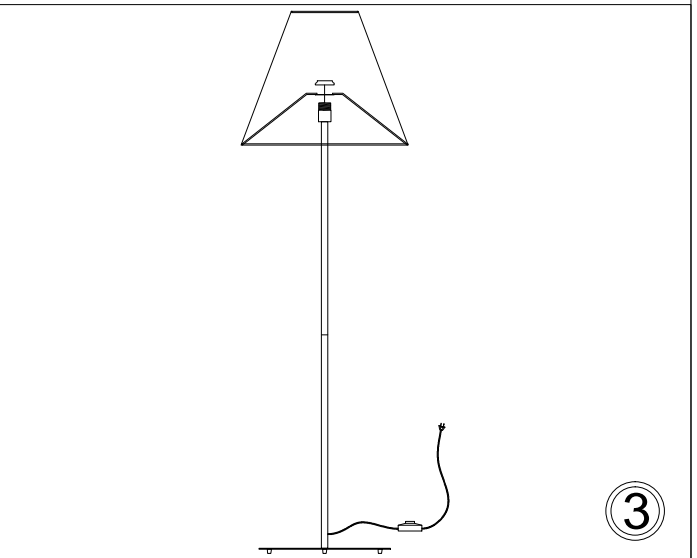

# MM231F

1

2

3

4

Bulb/ Ampoule:  
1x Max 100W E26 Base  
(Not Included/ Non Inclus)