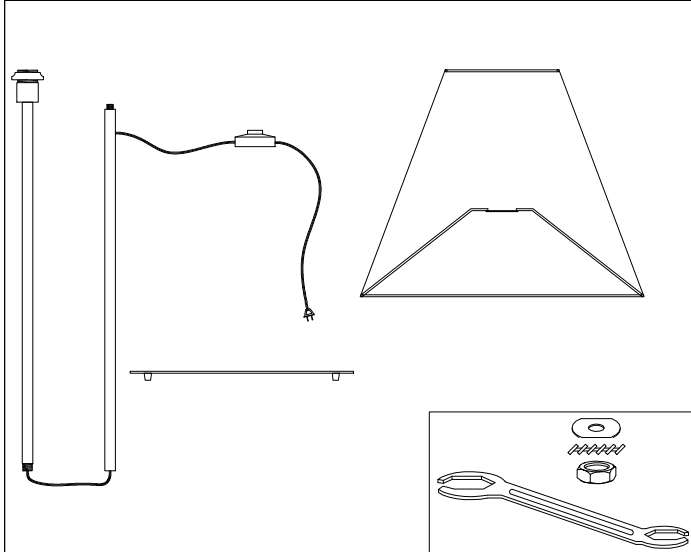

# MM231F

1

2

3

4

Bulb/ Ampoule:  
1x Max 100W E26 Base  
(Not Included/ Non Inclus)