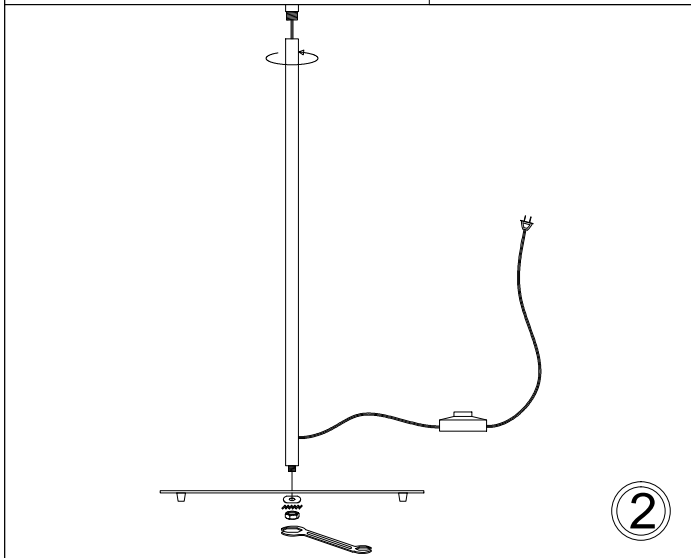

# MM231F

1

2

3

4

Bulb/ Ampoule:  
1x Max 100W E26 Base  
(Not Included/ Non Inclus)