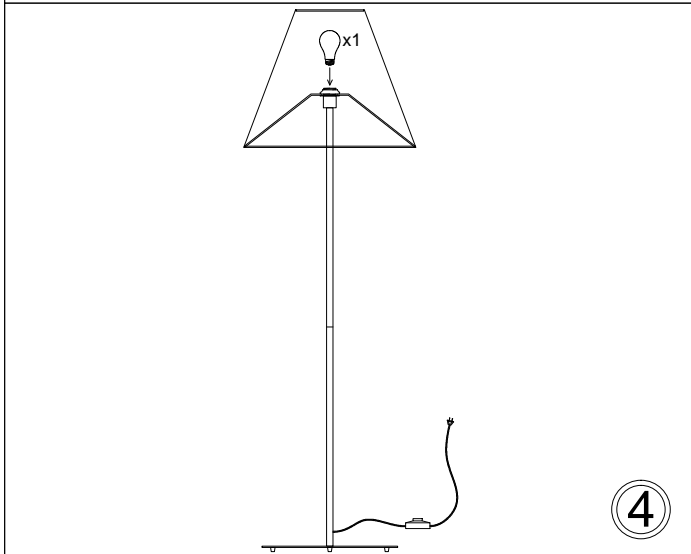

# MM231F

1

2

3

4

Bulb/ Ampoule:  
1x Max 100W E26 Base  
(Not Included/ Non Inclus)