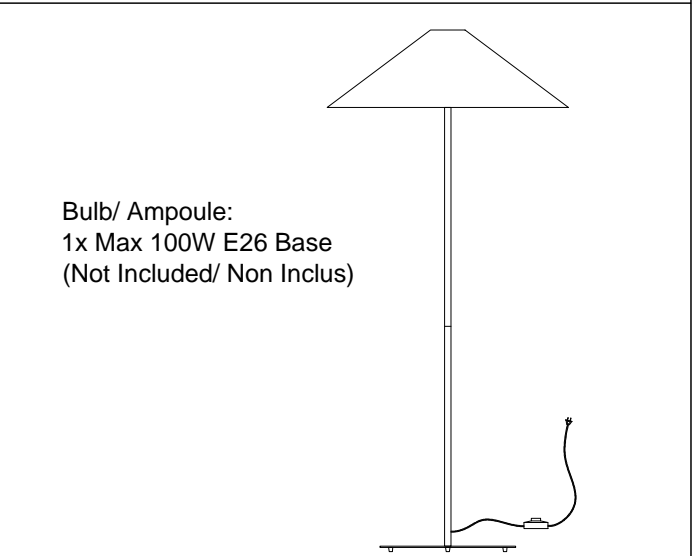

MM241F

1

2

3

4

Bulb/ Ampoule:
1x Max 100W E26 Base
(Not Included/ Non Inclus)