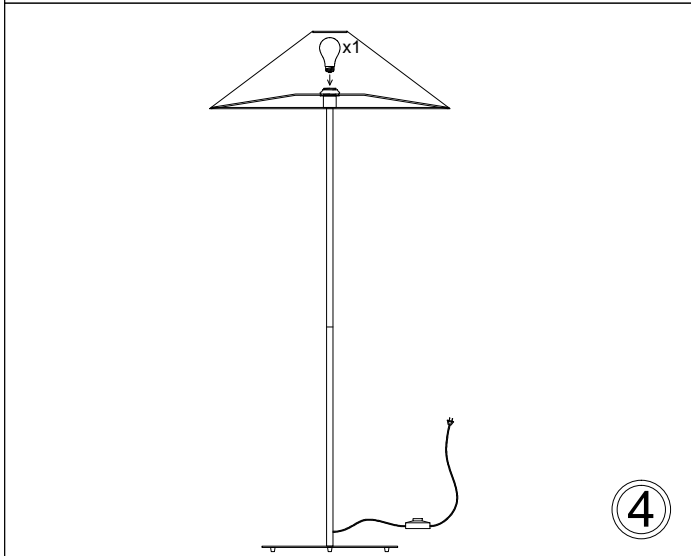

MM241F

1

2

3

4

Bulb/ Ampoule:
1x Max 100W E26 Base
(Not Included/ Non Inclus)