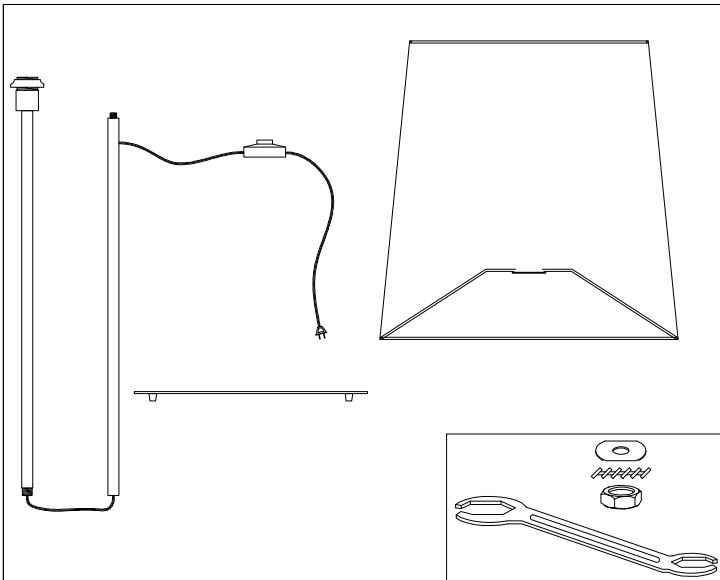

# MM681F

1

2

3

4

Bulb/ Ampoule:  
1x Max 100W E26 Base  
(Not Included/ Non Inclus)