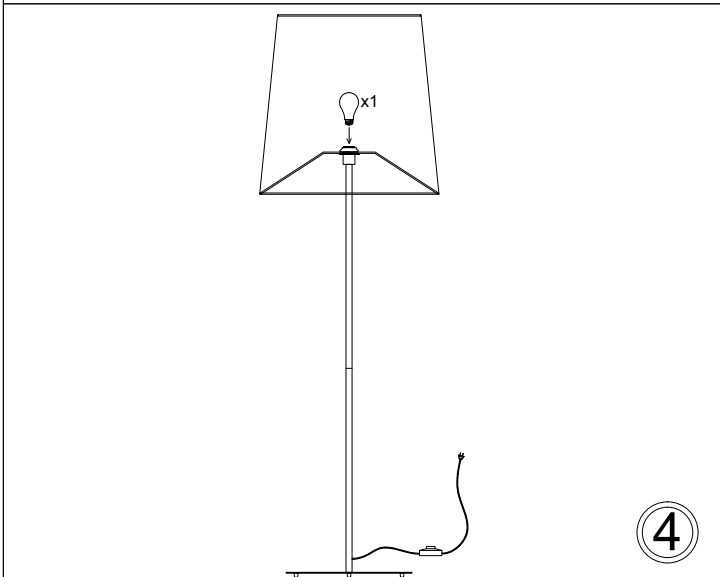

# MM681F

1

2

3

4

Bulb/ Ampoule:  
1x Max 100W E26 Base  
(Not Included/ Non Inclus)