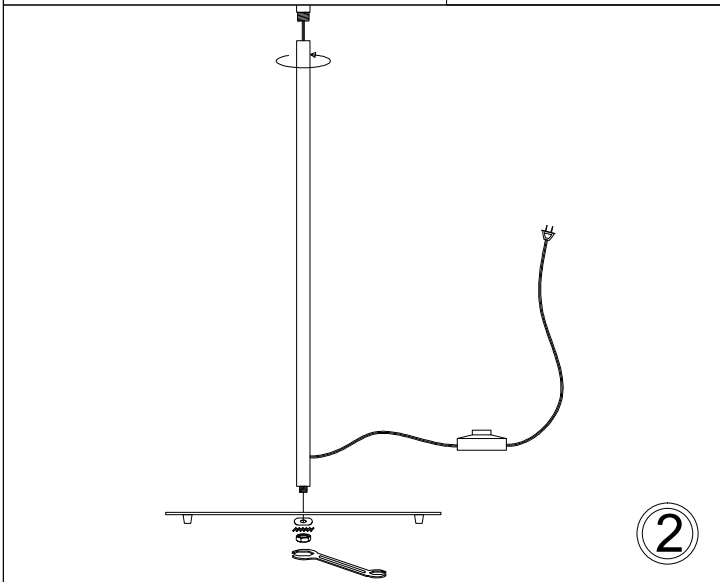

# MM681F

1

2

3

4

Bulb/ Ampoule:  
1x Max 100W E26 Base  
(Not Included/ Non Inclus)