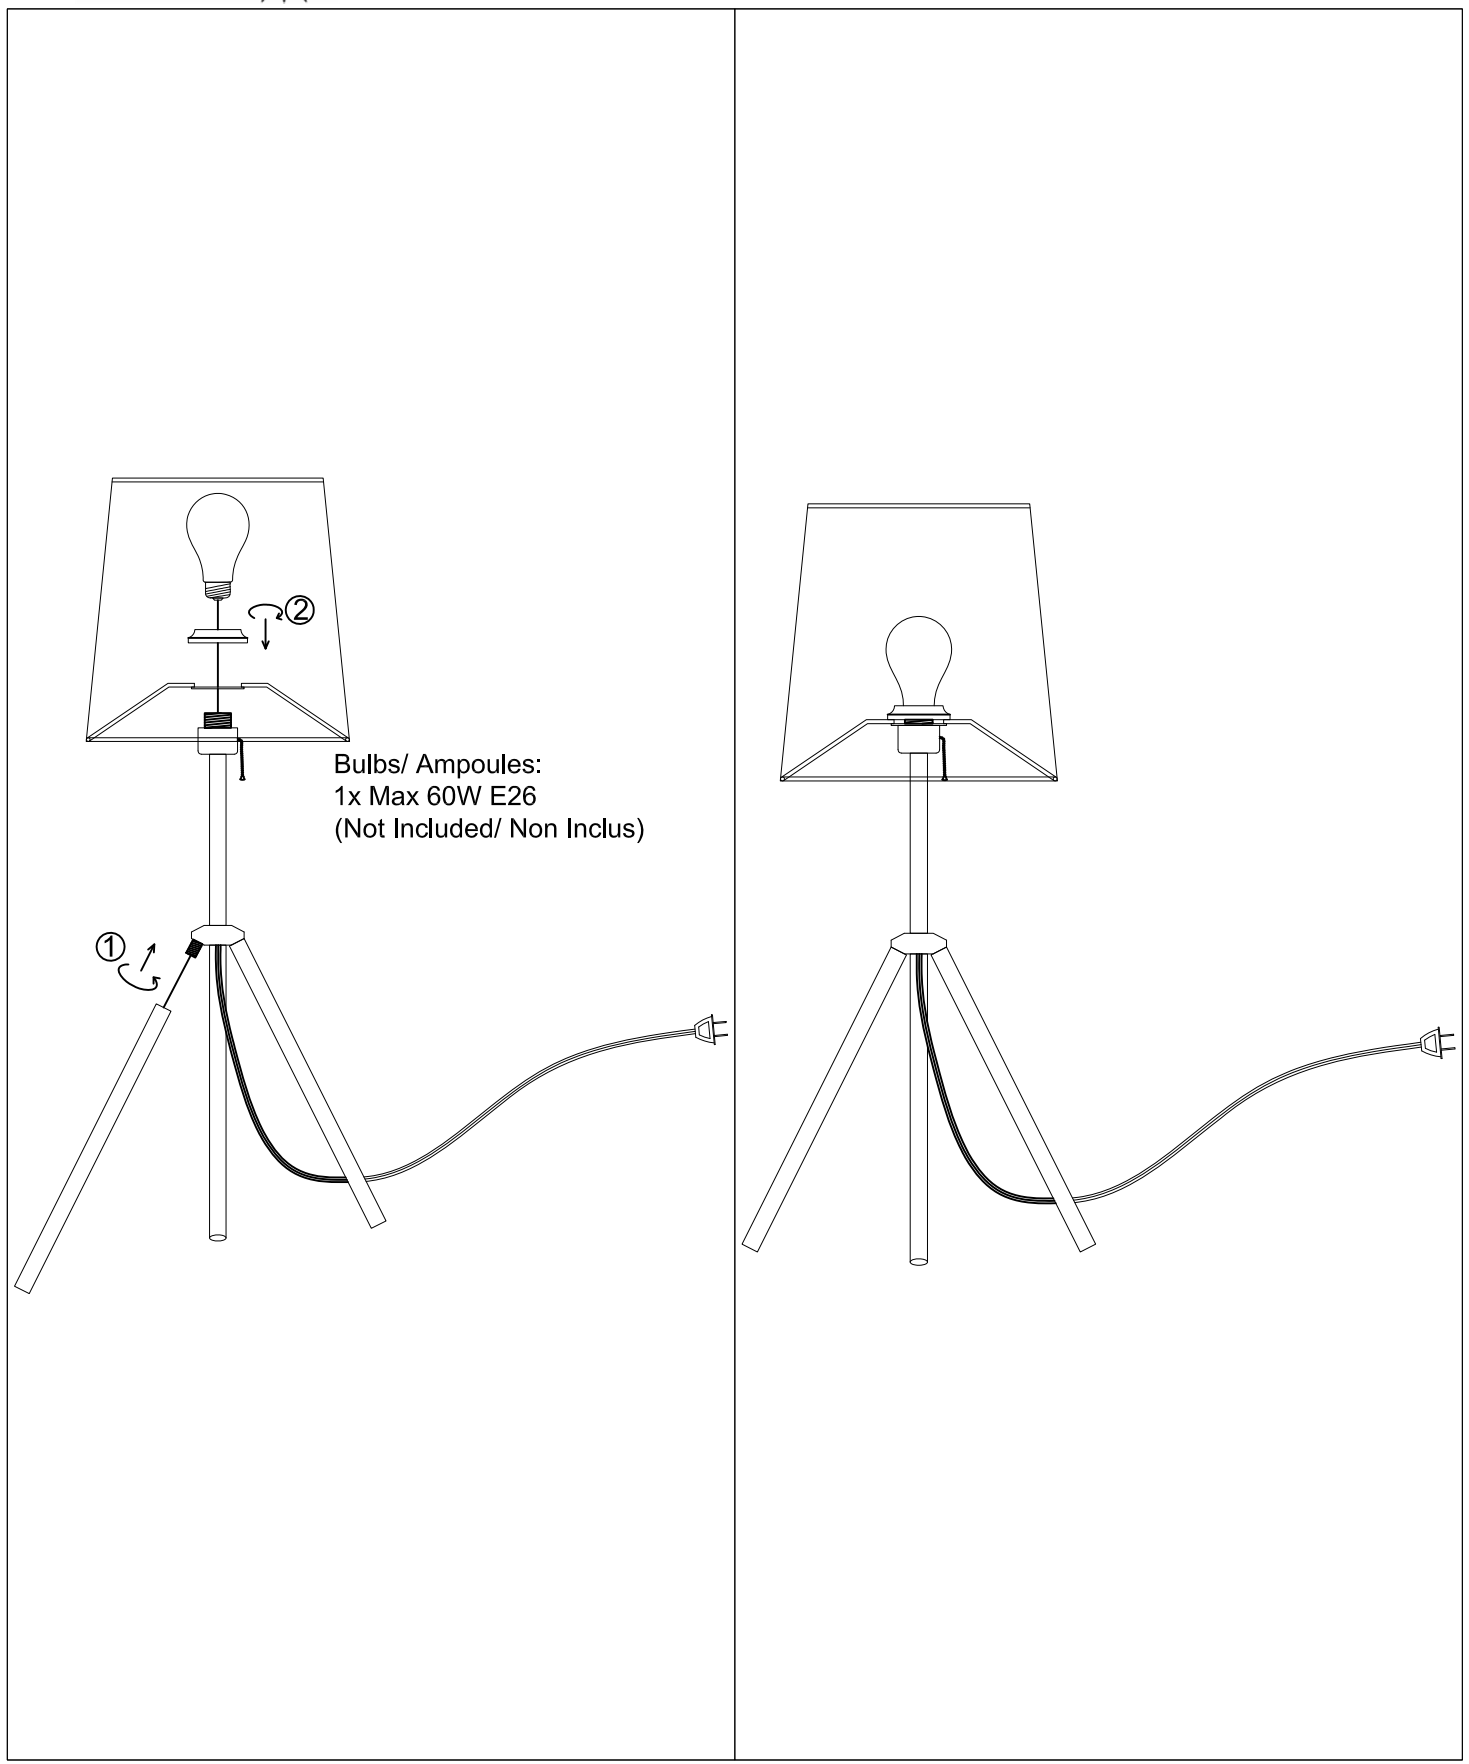

# OD3T

Bulbs/ Ampoules:  
1x Max 60W E26  
(Not Included/ Non Inclus)