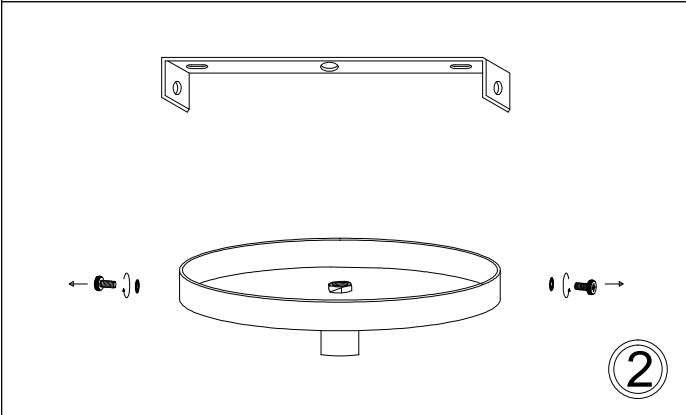

PAT-181P

①

③

⑤

Bulb/ Ampoule:
1x Max 60W E26 Base
(Not Included/ Non Inclus)