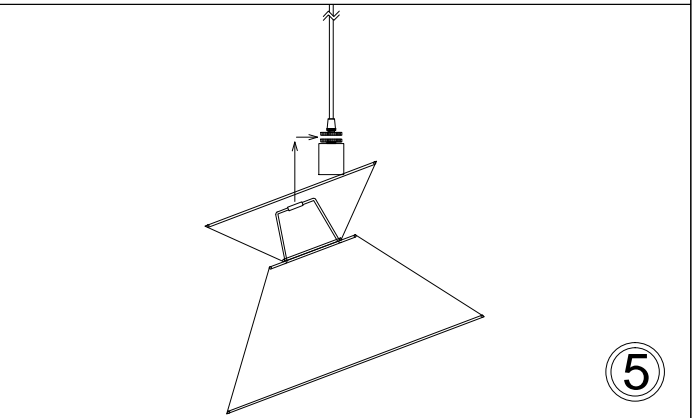

PAT-181P

①

③

⑤

Bulb/ Ampoule:
1x Max 60W E26 Base
(Not Included/ Non Inclus)