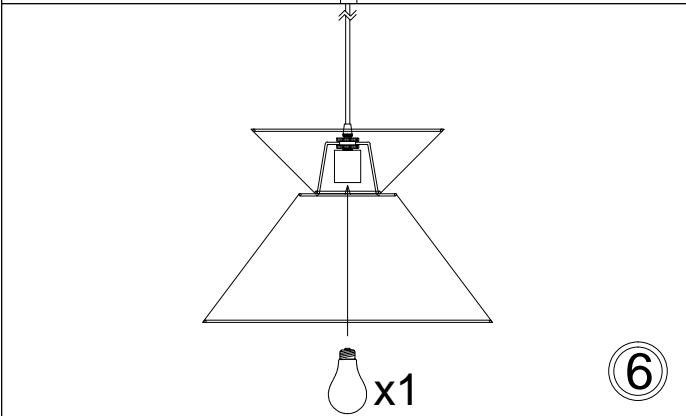

PAT-181P

①

③

⑤

Bulb/ Ampoule:
1x Max 60W E26 Base
(Not Included/ Non Inclus)