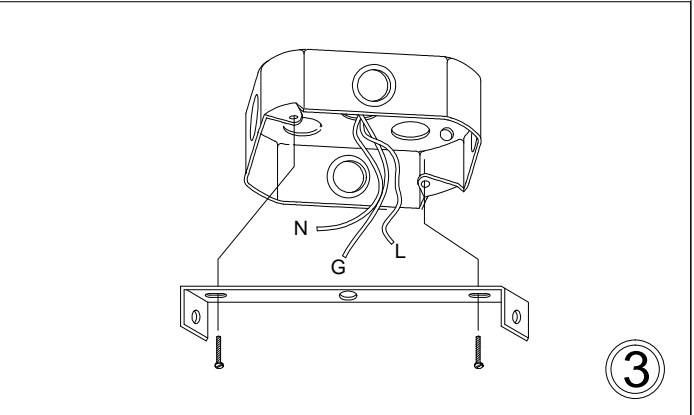

PAT-181P

①

③

⑤

Bulb/ Ampoule:
1x Max 60W E26 Base
(Not Included/ Non Inclus)