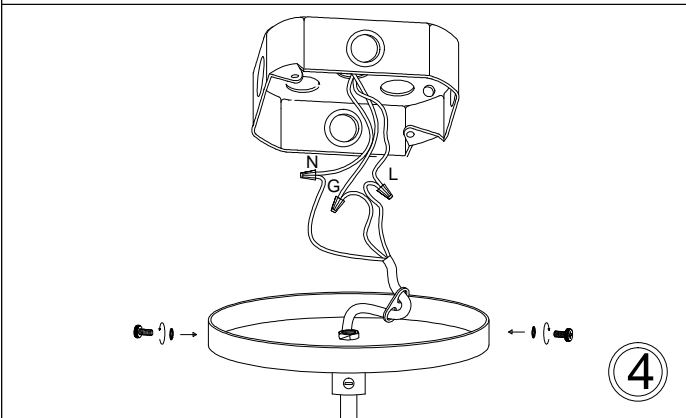

PAT-181P

①

③

⑤

Bulb/ Ampoule:
1x Max 60W E26 Base
(Not Included/ Non Inclus)