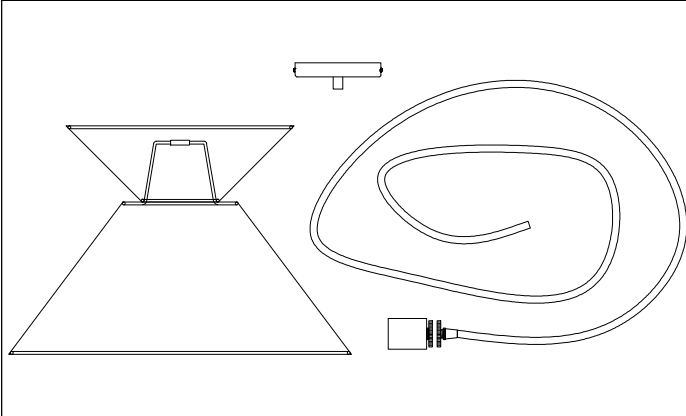

PAT-181P

①

③

⑤

Bulb/ Ampoule:
1x Max 60W E26 Base
(Not Included/ Non Inclus)