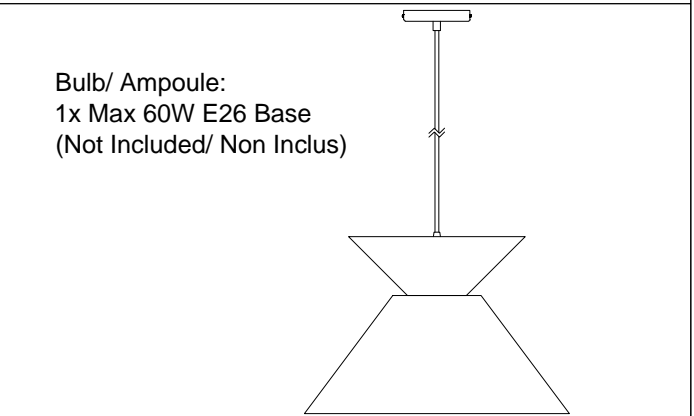

PAT-181P

①

③

⑤

Bulb/ Ampoule:
1x Max 60W E26 Base
(Not Included/ Non Inclus)