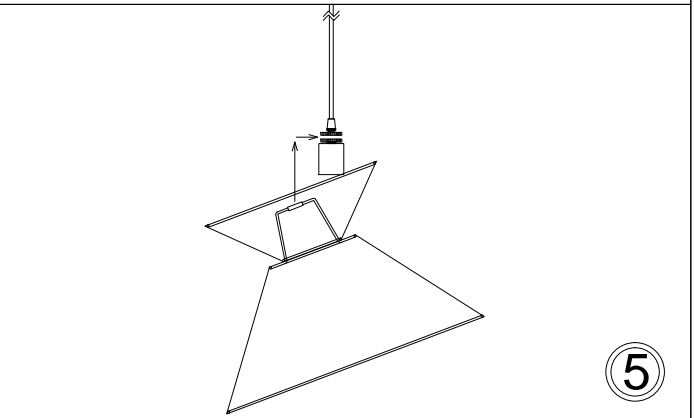

PAT-181P

①

③

⑤

⑥

Bulb/ Ampoule:
1x Max 60W E26 Base
(Not Included/ Non Inclus)