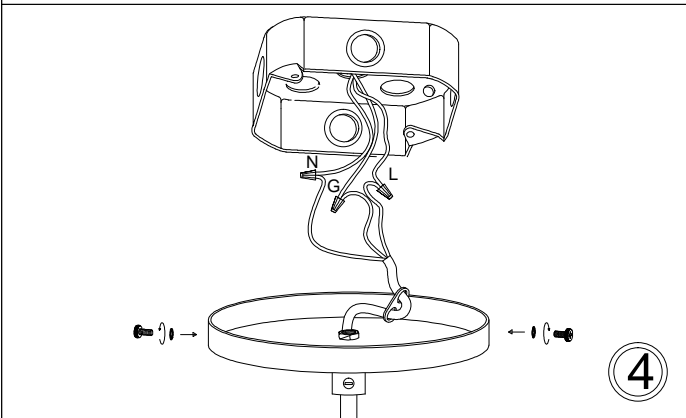

PAT-181P

①

③

⑤

⑥

Bulb/ Ampoule:
1x Max 60W E26 Base
(Not Included/ Non Inclus)