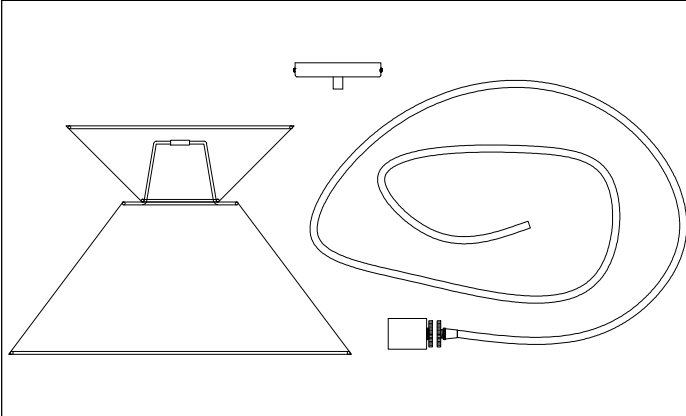

PAT-181P

①

③

⑤

⑥

Bulb/ Ampoule:
1x Max 60W E26 Base
(Not Included/ Non Inclus)