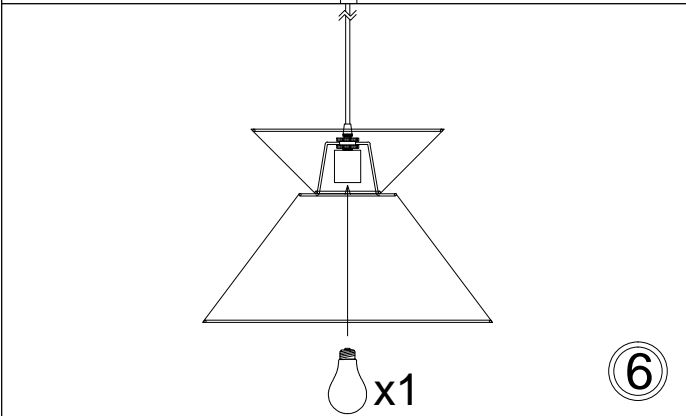

PAT-181P

①

③

⑤

⑥

Bulb/ Ampoule:
1x Max 60W E26 Base
(Not Included/ Non Inclus)