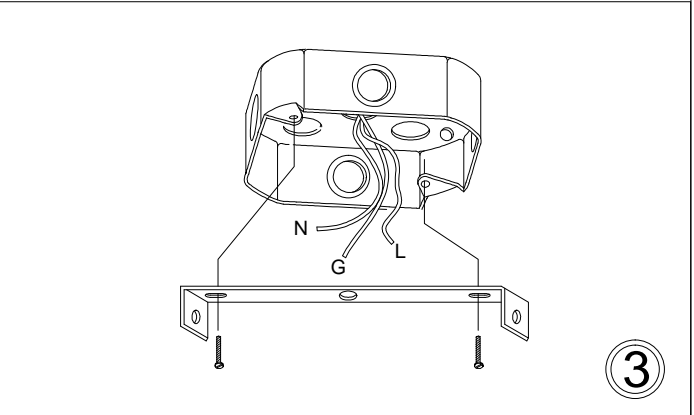

PAT-181P

①

③

⑤

⑥

Bulb/ Ampoule:
1x Max 60W E26 Base
(Not Included/ Non Inclus)