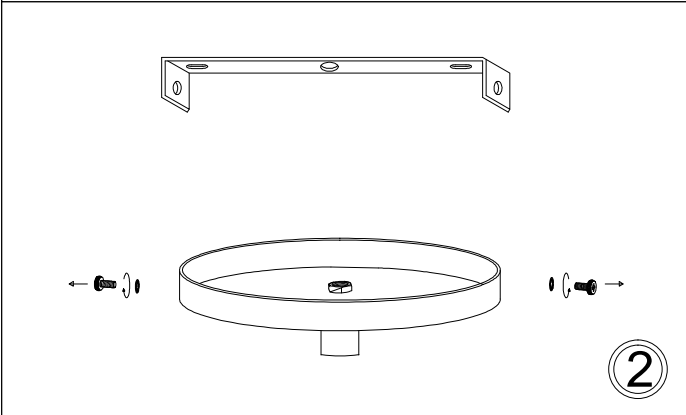

PAT-181P

①

③

⑤

⑥

Bulb/ Ampoule:
1x Max 60W E26 Base
(Not Included/ Non Inclus)