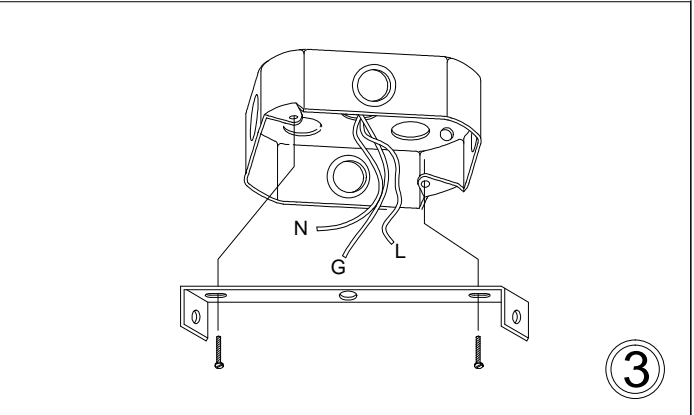

# PAT-181P

①

②

③

④

⑤

⑥

Bulb/ Ampoule:  
1x Max 60W E26 Base  
(Not Included/ Non Inclus)