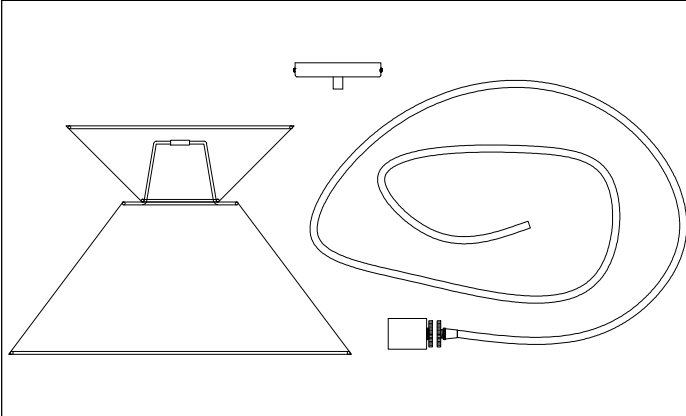

# PAT-181P

①

②

③

④

⑤

⑥

Bulb/ Ampoule:  
1x Max 60W E26 Base  
(Not Included/ Non Inclus)