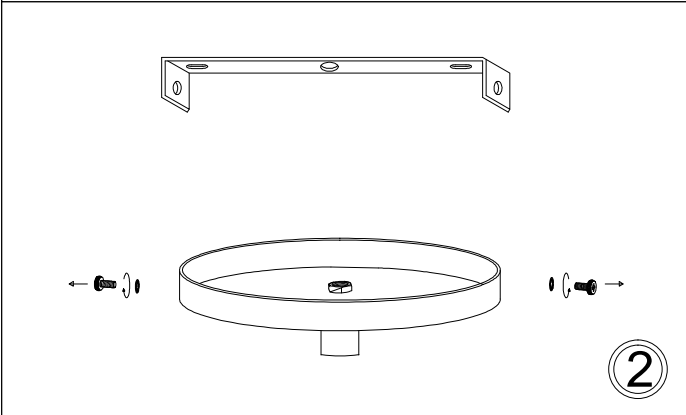

# PAT-181P

①

②

③

④

⑤

⑥

Bulb/ Ampoule:  
1x Max 60W E26 Base  
(Not Included/ Non Inclus)