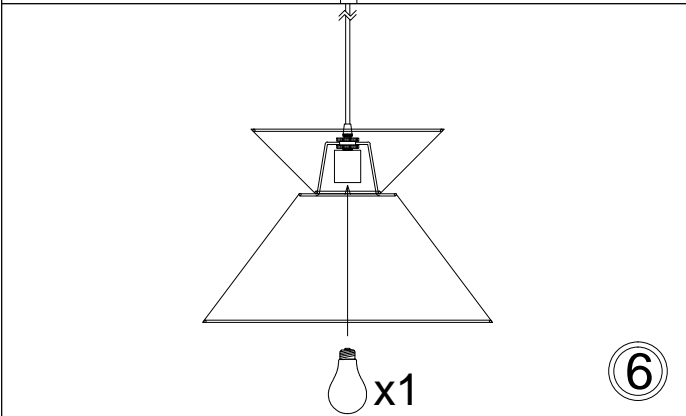

# PAT-181P

①

②

③

④

⑤

⑥

Bulb/ Ampoule:  
1x Max 60W E26 Base  
(Not Included/ Non Inclus)