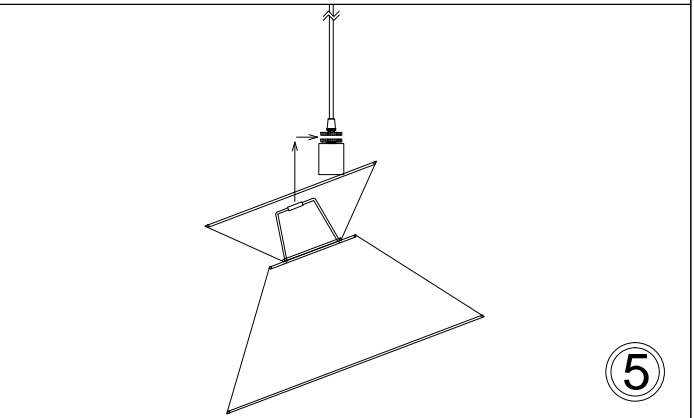

# PAT-181P

①

②

③

④

⑤

⑥

Bulb/ Ampoule:  
1x Max 60W E26 Base  
(Not Included/ Non Inclus)