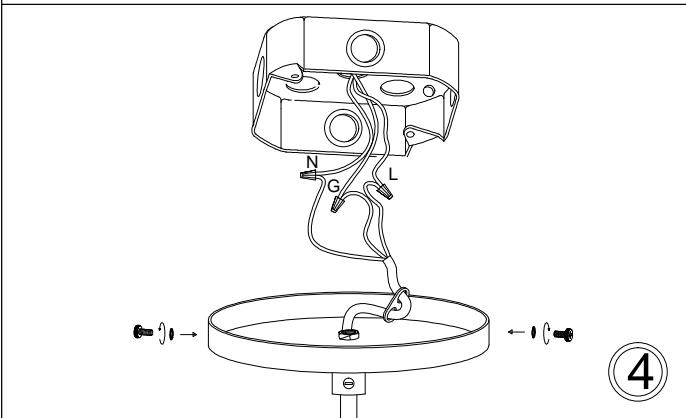

# PAT-181P

①

②

③

④

⑤

⑥

Bulb/ Ampoule:  
1x Max 60W E26 Base  
(Not Included/ Non Inclus)