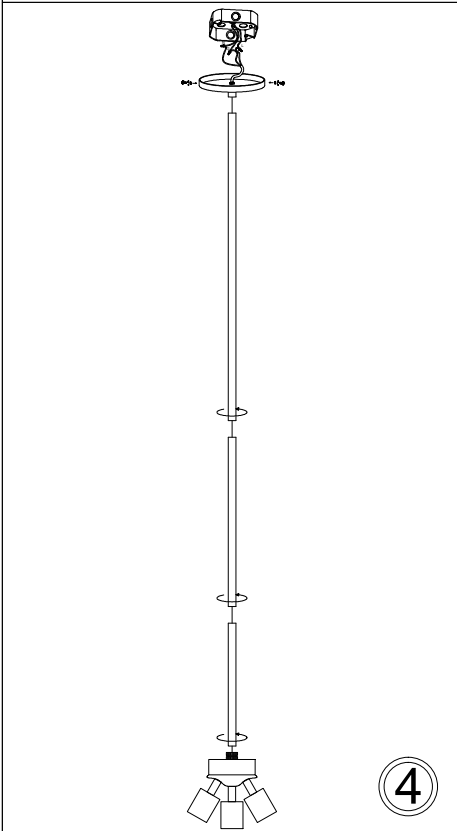

SAN244-PC

1

2

3

4

5

6

7

Bulbs/ Ampoules:
4x Max 100W
E26 Base
(Not Included/
Non Inclus)