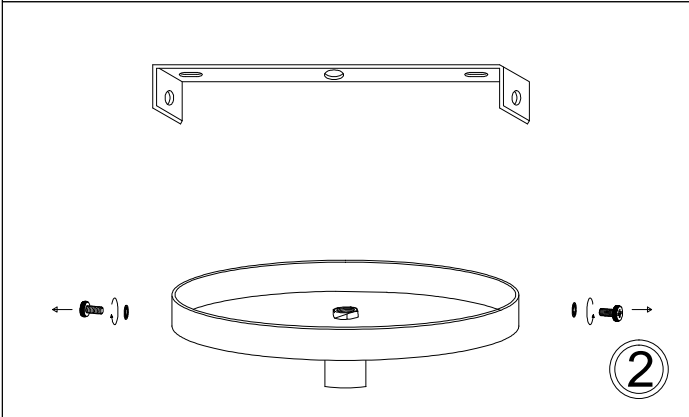

SAN244-PC

1

2

3

4

5

6

7

Bulbs/ Ampoules:
4x Max 100W
E26 Base
(Not Included/
Non Inclus)