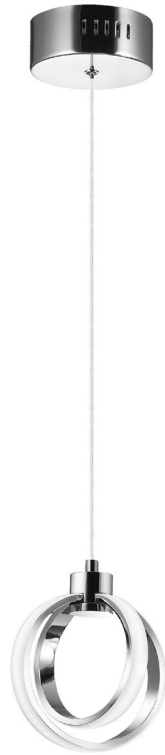

9228-614LEDP-PC - 14W Pendant Polished Chrome Finish

LED

14W LED Pendant Polished Chrome Finish

Height	7.5	No. of Bulbs	1
Width/Length	6.25	LED Compatible	Integrated LED
Depth	6.25	Total Wattage	14
Weight	2		
Body Material	Metal	Second Material	Silicone
Finish/Color	Polished Chrome	Second Finish/Color	White
Type of Finish	Electroplated		
Bulb 1 Amount	1	Rated For Voltage	Dry Location 120V
Bulb 1 Base Type	LED		
Bulb 1 Max Watt.	14	Approval	cUL or equivalent
Bulb 1 Included	Yes	Warranty	3 Years Limited
Bulb 1 Lumens	965	Instal Position	Ceiling
Bulb 1 CRI	80+		

Date:	Notes:
Fixture Type:	
Job Name:	

Lighting • LED • Shades • Custom Designs

TORONTO | BUFFALO | LIGHTFAIR | DALLAS MARKET CENTRE # 4303

www.dainolite.com 1-888-564-1262 dainolite@dainolite.com

[/dainolite](https://www.facebook.com/dainolite)