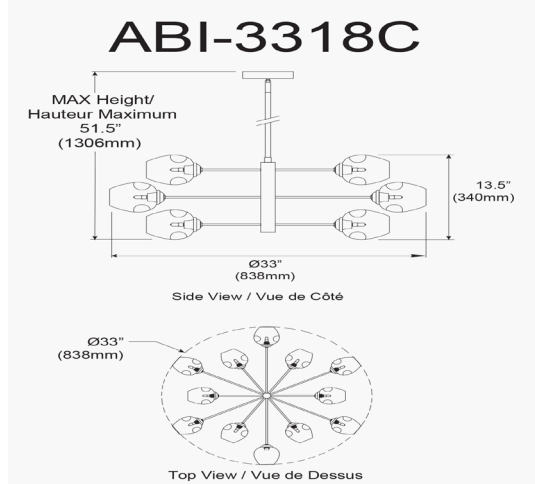

ABI-3318C-PC-CLR - Abii 18LT Halogen Chandelier, PC w/ CLR Glass

18 Light Halogen Chandelier Polished Chrome with Clear Glass

Height	13.5"
Width/Length	32.75"
Depth	32.75"
Weight	17 lbs

Body Material	Metal
Finish/Color	Polished Chrome
Type of Finish	Electroplated

Light Qty	18
Light Base	G9
Light Max Watt	40
Light Inc	No

Dimmable	Dimmable
LED Compatible	LED Compatible
Total Wattage	720W

Second Material	Glass
Second Finish/Color	Clear

Rated For	Dry Location
Voltage	120V

Approval	cUL or equivalent
Warranty	1 Year Limited
Install Position	Ceiling

Extension Length 39 (8+11+20)

Date:	Notes:
Fixture Type:	
Job Name:	

Lighting | LED | Shades | Custom Designs

www.dainolite.com | 1-888-564-1262 | dainolite@dainolite.com