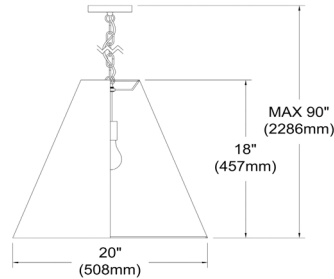

ANA-M-MB-797 - Anaya 1LT Anaya Medium Pendant, MB w/ BK Shade

1 Light Medium Anaya Matte Black Pendant w/ Black Shade

ANA-M

Height	18"
Width/Length	20"
Depth	20"
Weight	5 lbs
Body Material	Fabric
Finish/Color	Black
Type of Finish	Fabric
Light Qty	1
Light Base	E26
Light Max Watt	100
Light Inc	No

Dimmable	Dimmable
LED Compatible	LED Compatible
Total Wattage	100W
Second Material	Metal
Second Finish/Color	White
Second Type of Finish	Painted
Rated For	Dry Location
Voltage	120V
Approval	cUL or equivalent
Warranty	1 Year Limited
Install Position	Ceiling
Extension Length	72