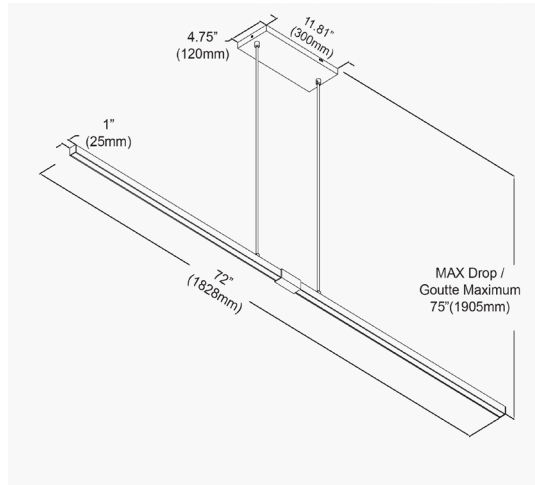

ATA-7242LEDHP-MB - Annita 42W 5CCT Horizontal Pendant, MB

Height	1"
Width/Length	72"
Depth	1"
Weight	6 lbs

Body Material	Metal
Finish/Color	Matte Black
Type of Finish	Painted

Light Qty	2
Light Base	AC LED
Light Max Watt	21
Light Inc	Yes
Light Lumens	2750(2700K Initial) 2700(2700K Delivered) 2850(2800K Initial) 2850(2800K Delivered)
Light CRI	90+
Light CCT	2700K/3000K/3500K/4000K/5000K
Light Life	30000 Hours