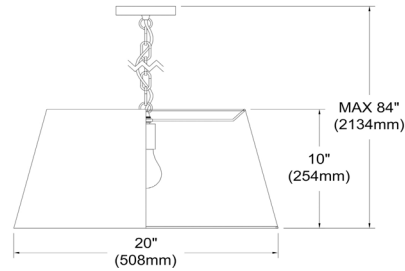

BRY-M-AGB-692 - Brynn 1LT Brynn Medium Pendant, WHT/GLD Shade, AGB

1 Light Brynn Medium Pendant, White/Gold Shade, Aged Brass

BRY-M

Height	10"
Width/Length	20"
Depth	20"
Weight	4 lbs
Body Material	Fabric
Finish/Color	White
Type of Finish	Fabric
Light Qty	1
Light Base	E26
Light Max Watt	100
Light Inc	No

Dimmable	Dimmable
LED Compatible	LED Compatible
Total Wattage	100W
Second Material	Metal
Second Finish/Color	Aged Brass
Second Type of Finish	Electroplated
Rated For	Dry Location
Voltage	120V
Approval	cUL or equivalent
Warranty	1 Year Limited
Install Position	Ceiling
Extension Length	72