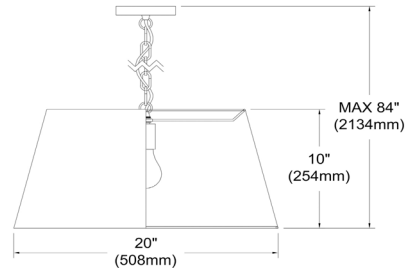

BRY-M-BK-697 - Brynn 1LT Brynn Medium Pendant, BLK/SV Shade, Black

1 Light Brynn Medium Pendant, Black/Silver Shade, Black

BRY-M

Height	10"
Width/Length	20"
Depth	20"
Weight	4 lbs

Body Material	Fabric
Finish/Color	Black
Type of Finish	Fabric

Light Qty	1
Light Base	E26
Light Max Watt	100
Light Inc	No

Dimmable	Dimmable
LED Compatible	LED Compatible
Total Wattage	100W

Second Material	Metal
Second Finish/Color	Black
Second Type of Finish	Painted

Rated For	Dry Location
Voltage	120V

Approval	cUL or equivalent
Warranty	1 Year Limited
Install Position	Ceiling

Extension Length	72
-------------------------	----

Date:	Notes:
Fixture Type:	
Job Name:	

Lighting | LED | Shades | Custom Designs