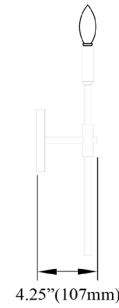

# CIN-161W-MB-AGB - Cinthia 1LT Wall Sconce, MB & AGB

1 Light Incandescent Wall Satin Chrome Matte Black & Aged Brass

## CIN-161W

Front View/Vue de Face

Side View/Vue de Côté

<b>Height</b>	16"
<b>Width/Length</b>	4.75"
<b>Depth</b>	4.25"
<b>Weight</b>	1 lbs

<b>Body Material</b>	Metal
<b>Finish/Color</b>	Matte Black
<b>Type of Finish</b>	Painted

<b>Light Qty</b>	1
<b>Light Base</b>	E12
<b>Light Max Watt</b>	60
<b>Light Inc</b>	No

<b>Dimmable</b>	Dimmable
<b>LED Compatible</b>	LED Compatible
<b>Total Wattage</b>	60W

<b>Second Material</b>	Metal
<b>Second Finish/Color</b>	Aged Brass
<b>Second Type of Finish</b>	Painted