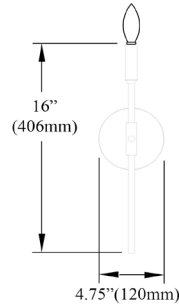

## CIN-161W

Front View/Vue de Face

Side View/Vue de Côté

<b>Height</b>	16"
<b>Width/Length</b>	4.75"
<b>Depth</b>	4.25"
<b>Weight</b>	1 lbs

<b>Body Material</b>	Metal
<b>Finish/Color</b>	Matte Black
<b>Type of Finish</b>	Painted

<b>Light Qty</b>	1
<b>Light Base</b>	E12
<b>Light Max Watt</b>	60
<b>Light Inc</b>	No

<b>Dimmable</b>	Dimmable
<b>LED Compatible</b>	LED Compatible
<b>Total Wattage</b>	60W

<b>Second Material</b>	Metal
<b>Second Finish/Color</b>	Aged Brass
<b>Second Type of Finish</b>	Painted