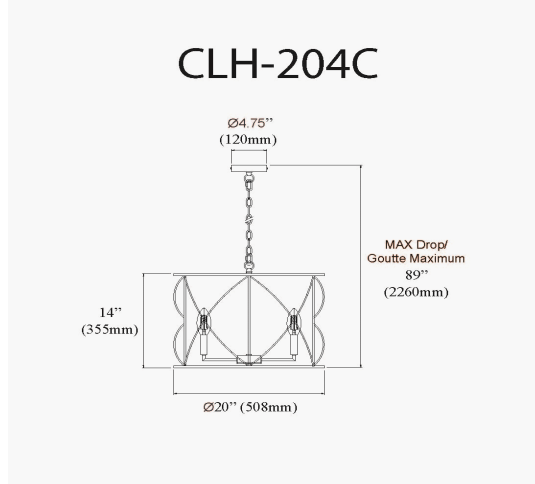

CLH-204C-AGB - Calah 4LT Incandescent Chandelier, AGB

4 Light Incandescent Calah Semi-Flush Mount Aged Brass

Height	14"
Width/Length	20"
Depth	20"
Weight	5 lbs
Body Material	Metal
Finish/Color	Aged Brass
Type of Finish	Electroplated
Light Qty	4
Light Base	E12
Light Max Watt	60
Light Inc	No

Dimmable	Dimmable
LED Compatible	LED Compatible
Total Wattage	240W

Rated For	Damp Location
Voltage	120V
Approval	cUL or equivalent
Warranty	1 Year Limited
Install Position	Ceiling
Extension Length	72

Date:	Notes:
Fixture Type:	
Job Name:	