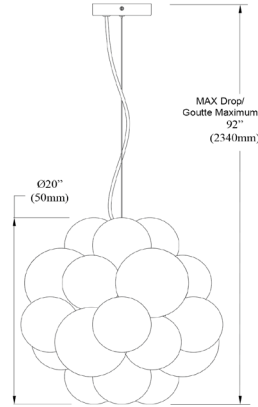

# CLZ-206P-AGB - Charlize 6LT Pendant, AGB w/ CLR Spiral Glass

6 Light Halogen Pendant Aged Brass with Clear Spiral Glass

CLZ-206P

<b>Height</b>	20"
<b>Width/Length</b>	20"
<b>Depth</b>	20"
<b>Weight</b>	7 lbs

<b>Body Material</b>	Glass
<b>Finish/Color</b>	Clear
<b>Type of Finish</b>	Spiral

<b>Light Qty</b>	6
<b>Light Base</b>	G9
<b>Light Max Watt</b>	40
<b>Light Inc</b>	No

<b>Dimmable</b>	Dimmable
<b>LED Compatible</b>	LED Compatible
<b>Total Wattage</b>	240W