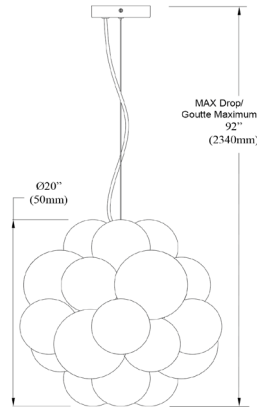

# CLZ-206P-PC - Charlize 6LT Pendant, PC w/ CLR Spiral Glass

6 Light Halogen Pendant Polished Chrome with Clear Spiral Glass

CLZ-206P

<b>Height</b>	20"
<b>Width/Length</b>	20"
<b>Depth</b>	20"
<b>Weight</b>	7 lbs

<b>Body Material</b>	Glass
<b>Finish/Color</b>	Clear
<b>Type of Finish</b>	Spiral

<b>Light Qty</b>	6
<b>Light Base</b>	G9
<b>Light Max Watt</b>	40
<b>Light Inc</b>	No

<b>Dimmable</b>	Dimmable
<b>LED Compatible</b>	LED Compatible
<b>Total Wattage</b>	240W