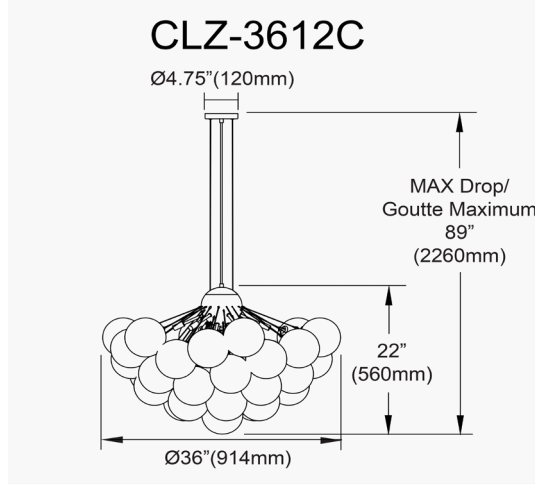

# CLZ-3612C-AGB - Charlize 12LT Chandelier, AGB w/ CLR Spiral Glass

12 Light Aged Brass Chandelier w/ Clear Spiral Glass

<b>Height</b>	22"
<b>Width/Length</b>	36"
<b>Depth</b>	36"
<b>Weight</b>	14 lbs

<b>Body Material</b>	Glass
<b>Finish/Color</b>	Clear
<b>Type of Finish</b>	Spiral

<b>Light Qty</b>	12
<b>Light Base</b>	G9
<b>Light Max Watt</b>	40
<b>Light Inc</b>	No

<b>Dimmable</b>	Dimmable
<b>LED Compatible</b>	LED Compatible
<b>Total Wattage</b>	480W

<b>Second Material</b>	Metal
<b>Second Finish/Color</b>	Aged Brass
<b>Second Type of Finish</b>	Electroplated

<b>Rated For</b>	Damp
<b>Voltage</b>	120V

<b>Approval</b>	cUL or equivalent
<b>Warranty</b>	1 year Limited
<b>Install Position</b>	Ceiling

**Extension Length** 72

Date:	Notes:
Fixture Type:	
Job Name:	

Lighting | LED | Shades | Custom Designs