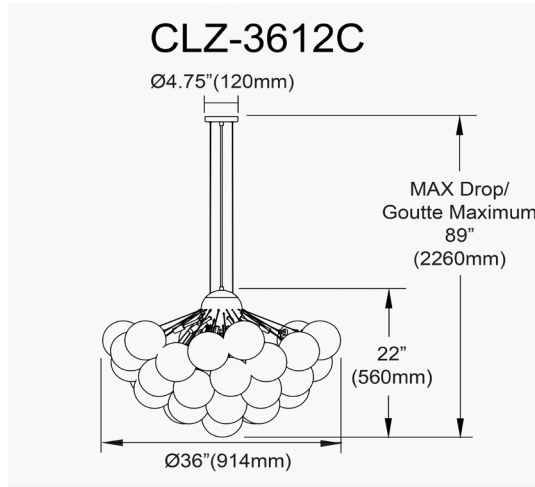

# CLZ-3612C-PC - Charlize 12LT Chandelier, PC w/ CLR Spiral Glass

12 Light Polished Chrome Chandelier w/ Clear Spiral Glass

|                     |        |
|---------------------|--------|
| <b>Height</b>       | 22"    |
| <b>Width/Length</b> | 36"    |
| <b>Depth</b>        | 36"    |
| <b>Weight</b>       | 14 lbs |

|                       |        |
|-----------------------|--------|
| <b>Body Material</b>  | Glass  |
| <b>Finish/Color</b>   | Clear  |
| <b>Type of Finish</b> | Spiral |

|                       |    |
|-----------------------|----|
| <b>Light Qty</b>      | 12 |
| <b>Light Base</b>     | G9 |
| <b>Light Max Watt</b> | 40 |
| <b>Light Inc</b>      | No |