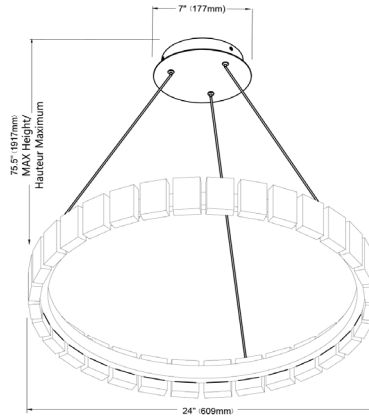

# CMA-2428LEDC-MB - Camila 34W Chandelier, MB w/ Clear Acrylic

34W LED Camila Chandelier w/ Clear Acrylic

CMA-2428LEDC

<b>Height</b>	2"
<b>Width/Length</b>	24"
<b>Depth</b>	24"
<b>Weight</b>	12 lbs

<b>Body Material</b>	Acrylic
<b>Finish/Color</b>	Clear

<b>Light Qty</b>	1
<b>Light Base</b>	LED
<b>Light Max Watt</b>	34
<b>Light Inc</b>	Yes
<b>Light Lumens</b>	2380(Initial) 1190(Delivered)
<b>Light CRI</b>	90+
<b>Light CCT</b>	3000K
<b>Light Life</b>	30000 Hours