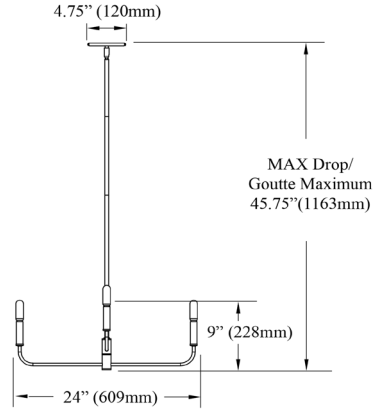

CNA-244C-MB - Catalina 4LT Chandelier, MB

4 Light Incandescent Chandelier Matte Black

CNA-244C

Height	9"
Width/Length	24"
Depth	24"
Weight	3 lbs

Body Material	Metal
Finish/Color	Matte Black
Type of Finish	Painted

Light Qty	4
Light Base	E12
Light Max Watt	60
Light Inc	No

Dimmable	Dimmable
LED Compatible	LED Compatible
Total Wattage	240W

Rated For	Damp Location
Voltage	120V

Approval	cUL or equivalent
Warranty	1 Year Limited
Install Position	Ceiling

Extension Length	39 (8+11+20)
-------------------------	--------------

Date:	Notes:
Fixture Type:	
Job Name:	

Lighting | LED | Shades | Custom Designs

www.dainolite.com 1-888-564-1262 dainolite@dainolite.com