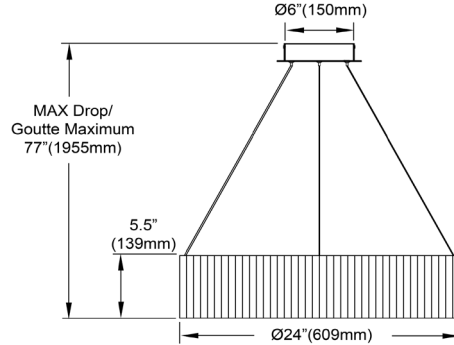

CRA-2432LEDC-WH - Carla 32W Chandelier, MW w/ WH Ribbon

32W Chandelier Matte White with White Ribbon

CRA-2432LEDC

Height	5.5"
Width/Length	23.5"
Depth	23.5"
Weight	4 lbs

Body Material	Fabric
Finish/Color	White
Type of Finish	Ribbon

Light Qty	1
Light Base	LED
Light Max Watt	32
Light Inc	Yes
Light Lumens	2400(Initial) 1100(Delivered)
Light CRI	90+
Light CCT	3000K
Light Life	30000 Hours

Dimmable	Dimmable
LED Compatible	Integrated LED
Total Wattage	32W

Second Material	Metal
Second Finish/Color	Matte White
Second Type of Finish	Painted

Rated For	Dry Location
Voltage	120V

Approval	cUL or equivalent
Warranty	5 Years Limited
Install Position	Ceiling

Extension Length	72
-------------------------	----