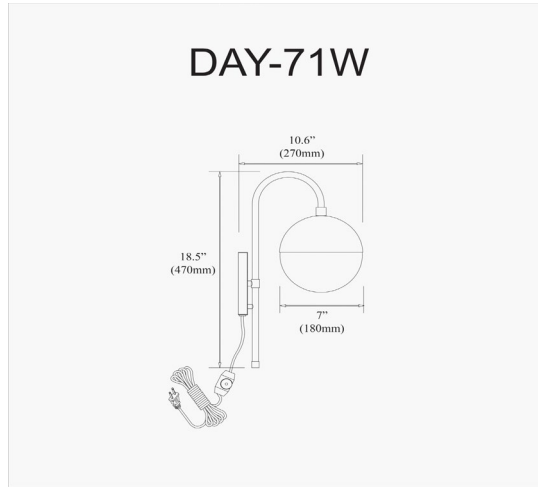

# DAY-71W-AB - Dayana 1LT Halogen Sconce AB w/ WH Opal Glass HW + Plug

1 Light Halogen Sconce, Antique Brass with White Glass, Hardwire and Plug-In

<b>Height</b>	18.5"
<b>Width/Length</b>	7"
<b>Depth</b>	11"
<b>Weight</b>	3 lbs

<b>Body Material</b>	Metal
<b>Finish/Color</b>	Antique Brass
<b>Type of Finish</b>	Electroplated

<b>Light Qty</b>	1
<b>Light Base</b>	G9
<b>Light Max Watt</b>	40
<b>Light Inc</b>	No

<b>Dimmable</b>	Dimmable
<b>LED Compatible</b>	LED Compatible
<b>Total Wattage</b>	40W

<b>Second Material</b>	Glass
<b>Second Finish/Color</b>	White

<b>Rated For</b>	Dry Location
<b>Voltage</b>	120V

<b>Approval</b>	cUL or equivalent
<b>Warranty</b>	1 Year Limited
<b>Install Position</b>	Wall