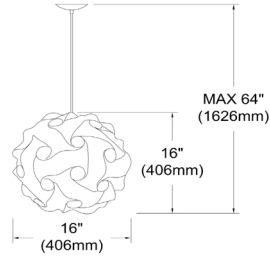

DBL-M-790 - Globus 1LT Globus Medium JTone White

1 Light Pendant, Polished Chrome Finish, White Fabric

DBL-M

Height	16"
Width/Length	16"
Depth	16"
Weight	2 lbs

Body Material	Fabric
Finish/Color	White
Type of Finish	Fabric

Light Qty	1
Light Base	E26
Light Max Watt	42
Light Inc	No

Dimmable	Dimmable
LED Compatible	LED Compatible
Total Wattage	42W

Second Material	Metal
Second Finish/Color	Polished Chrome
Second Type of Finish	Electroplated