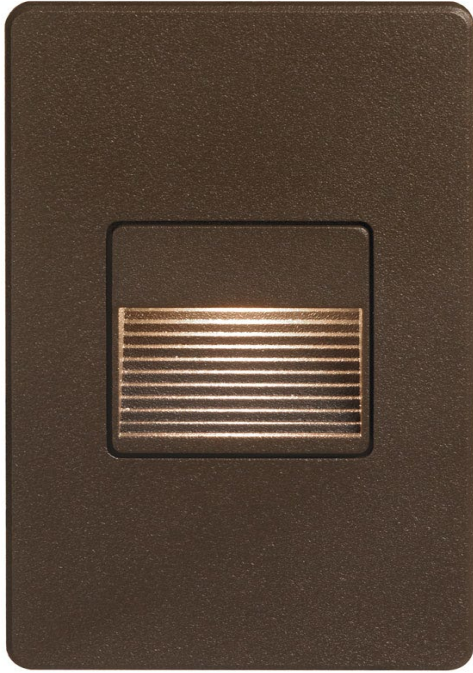

## DLEDW-200-BZ - Bronze Rectangle In/Outdoor 3W Wall

120VAC input, L125mmxW78mmxH37mm, 2700K, 3.3W IP65, Bronze Wall LED Light

<b>Height</b>	5	<b>No. of Bulbs</b>	1
<b>Width/Length</b>	3	<b>LED Compatible</b>	Integrated LED
<b>Depth</b>	2.5	<b>Total Wattage</b>	3.3
<b>Weight</b>	0.44		
<b>Body Material</b>	Metal		
<b>Finish/Color</b>	Bronze		
<b>Type of Finish</b>	Powder Coating		
<b>Bulb 1 Amount</b>	1	<b>Rated For Voltage</b>	Indoor/Outdoor 120VAC
<b>Bulb 1 Base Type</b>	LED		
<b>Bulb 1 Max Watt.</b>	3.3		
<b>Bulb 1 Included</b>	Yes	<b>Approval</b>	cUL or equivalent
<b>Bulb 1 Lumens</b>	237	<b>Warranty</b>	3 Years Limited
<b>Bulb 1 CRI</b>	85+	<b>Instal Position</b>	Wall