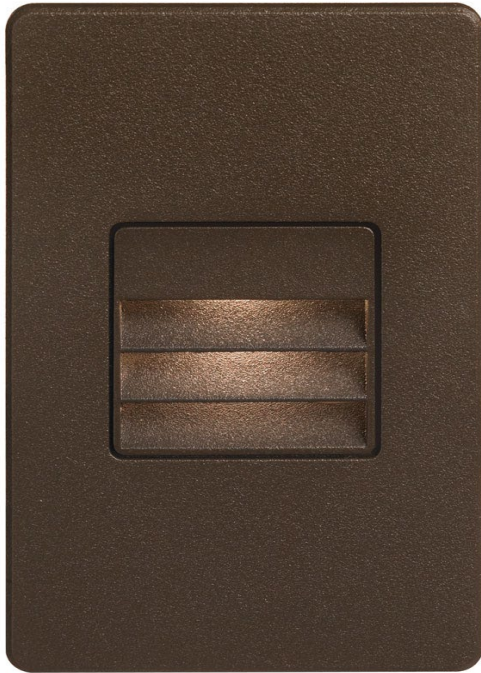

DLEDW-234-BZ - Bronze Rectangle In/Outdoor 3W LED Wa

120VAC input, L125mmxW78mmxH37mm, 2700K, 3.3W IP65, Bronze Wall LED Light with Louver

Height	5	No. of Bulbs	1
Width/Length	3	LED Compatible	Integrated LED
Depth	2.5	Total Wattage	3.3
Weight	0.44		
Body Material	Metal		
Finish/Color	Bronze		
Type of Finish	Powder Coating		
Bulb 1 Amount	1	Rated For Voltage	Indoor/Outdoor 120VAC
Bulb 1 Base Type	LED		
Bulb 1 Max Watt.	3.3		
Bulb 1 Included	Yes	Approval	cUL or equivalent
Bulb 1 Lumens	237	Warranty	3 Years Limited
Bulb 1 CRI	85+	Instal Position	Wall