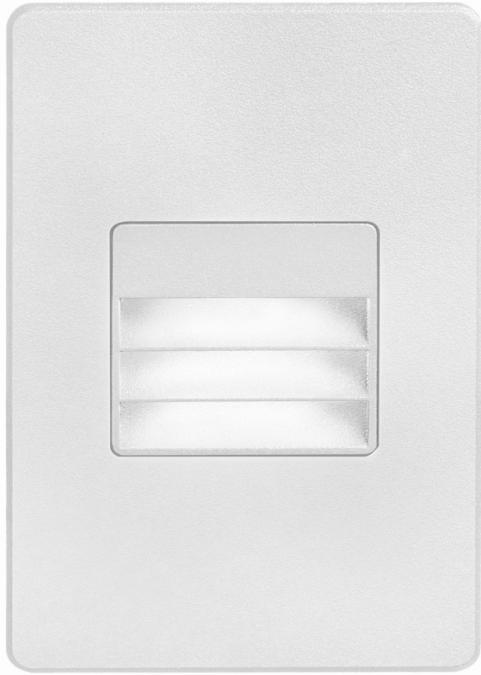

DLEDW-234-WH - White Rectangle In/Outdoor 3W LED Wal

120VAC input, L125mmxW78mmxH37mm, 2700K, 3.3W IP65, White Wall LED Light with Louver

Height	5	No. of Bulbs	1
Width/Length	3	LED Compatible	Integrated LED
Depth	2.5	Total Wattage	3.3
Weight	0.44		
Body Material	Metal		
Finish/Color	White		
Type of Finish	Powder Coating		
Bulb 1 Amount	1	Rated For Voltage	Indoor/Outdoor 120VAC
Bulb 1 Base Type	LED		
Bulb 1 Max Watt.	3.3		
Bulb 1 Included	Yes	Approval	cUL or equivalent
Bulb 1 Lumens	237	Warranty	3 Years Limited
Bulb 1 CRI	85+	Instal Position	Wall