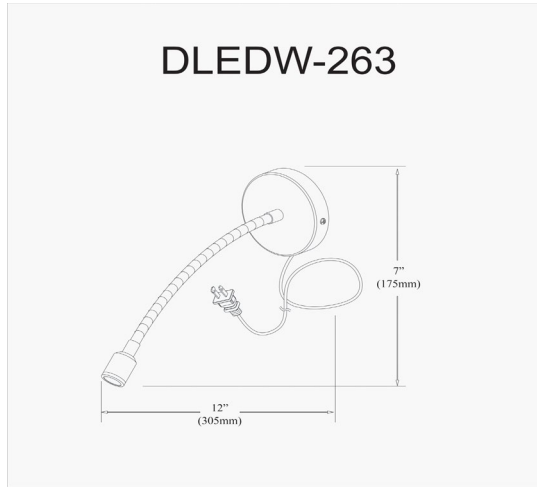

DLEDW-263-OB - LED Wall Lamp-OB

LED Wall Lamp, Oil Brushed Bronze

Height	4.5"
Width/Length	14.5"
Depth	4.5"
Weight	1.1 lbs

Body Material	Metal
Finish/Color	Oil Brushed Bronze
Type of Finish	Painted

Light Qty	1
Light Base	LED
Light Max Watt	3
Light Inc	Yes
Light Lumens	210
Light CRI	80+
Light CCT	3000K
Light Life	30000 Hours

Dimmable	Dimmable
LED Compatible	Integrated LED
Total Wattage	3W

Rated For	Indoor
Voltage	120VAC

Approval	cUL or equivalent
Warranty	3 Years Limited
Install Position	Wall

Date:	Notes:
Fixture Type:	
Job Name:	