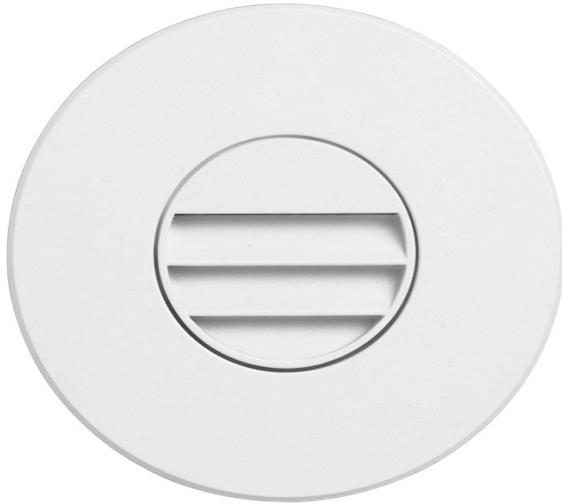

**DLEDW-330-WH - White Round In/Outdoor 3W LED Wall Li**

120VAC input, Ø88xH82mm, 2700K, 3.3W IP65, White Wall LED with Louver

<b>Height</b>	3.75	<b>No. of Bulbs</b>	1
<b>Width/Length</b>	3.5	<b>LED Compatible</b>	Integrated LED
<b>Depth</b>	3.5	<b>Total Wattage</b>	3.3
<b>Weight</b>	0.7		
<b>Body Material</b>	Metal		
<b>Finish/Color</b>	White		
<b>Type of Finish</b>	Powder Coating		
<b>Bulb 1 Amount</b>	1	<b>Rated For Voltage</b>	Indoor/Outdoor 120VAC
<b>Bulb 1 Base Type</b>	LED		
<b>Bulb 1 Max Watt.</b>	3.3		
<b>Bulb 1 Included</b>	Yes	<b>Approval</b>	cUL or equivalent
<b>Bulb 1 Lumens</b>	237	<b>Warranty</b>	3 Years Limited
<b>Bulb 1 CRI</b>	85+	<b>Instal Position</b>	Wall