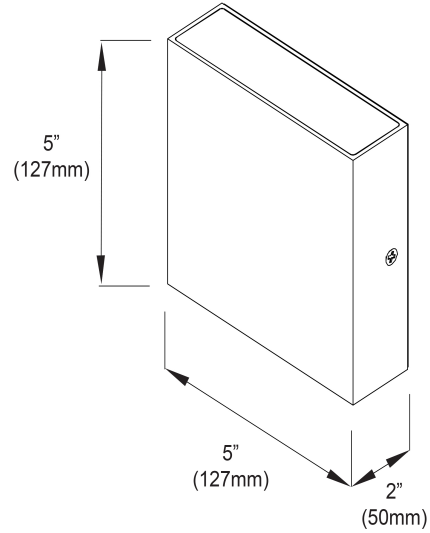

EMY-5500D-5W-MB - Emery 15W Outdoor Wall Sconce, MB

15W LED Outdoor Wall Sconce, Matte Black with Frosted Acrylic Diffuser

Height	5"
Width/Length	5"
Depth	1.75"
Weight	3 lbs

Body Material	Metal
Finish/Color	Matte Black
Type of Finish	Painted

Light Qty	2
Light Base	LED
Light Max Watt	7.5
Light Inc	Yes
Light Lumens	1200(Initial) 525(Delivered)
Light CRI	90+
Light CCT	2700K/3000K/3500K/4000K/5000K
Light Life	30000 Hours

Dimmable	Dimmable
LED Compatible	Integrated LED
Total Wattage	15W