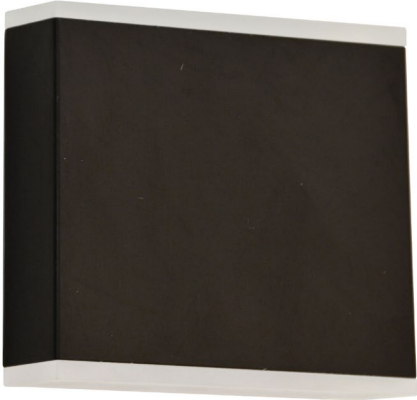

EMY-5500D-5W-MB - Emery 15W Outdoor Wall Sconce, MB

15W LED Outdoor Wall Sconce, Matte Black with Frosted Acrylic Diffuser

Height	5"
Width/Length	5"
Depth	1.75"
Weight	3 lbs

Body Material	Metal
Finish/Color	Matte Black
Type of Finish	Painted

Light Qty	2
Light Base	LED
Light Max Watt	7.5
Light Inc	Yes
Light Lumens	1200(Initial) 525(Delivered)
Light CRI	90+
Light CCT	2700K/3000K/3500K/4000K/5000K
Light Life	30000 Hours

Dimmable	Dimmable
LED Compatible	Integrated LED
Total Wattage	15W

Second Material	Acrylic
Second Finish/Color	White

Rated For	Wet Location
Voltage	120V

Approval	cUL or equivalent
Warranty	3 Years Limited
Install Position	Wall

Date:	Notes: <p style="text-align: center;">Incorporated 3-way switch for Light Up, Light Down and Full(up and down)</p>
Fixture Type:	
Job Name:	