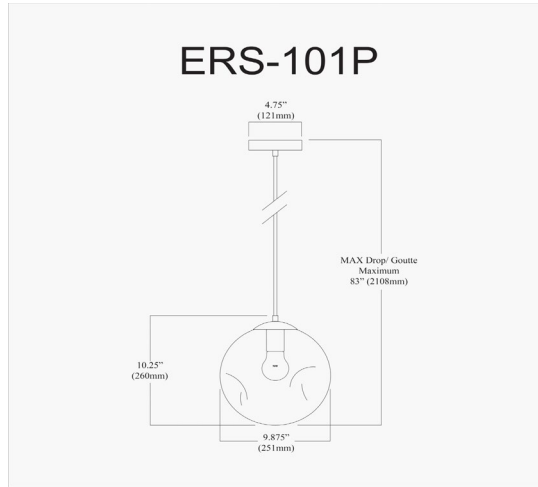

ERS-101P-AGB-SM - Eris 1Lt Incandescent Pendant, AGB w/ Smoke Glass

1 Light Incandescent Pendant, Aged Brass Finish with Smoked Glass

Height	10"
Width/Length	9.75"
Depth	9.75"
Weight	5 lbs

Body Material	Glass
Finish/Color	Smoke

Light Qty	1
Light Base	E26
Light Max Watt	60
Light Inc	No

Dimmable	Dimmable
LED Compatible	LED Compatible
Total Wattage	60W

Second Material	Metal
Second Finish/Color	Aged Brass
Second Type of Finish	Electroplated

Rated For	Dry Location
Voltage	120V

Approval	cUL or equivalent
Warranty	1 Year Limited
Install Position	Ceiling

Extension Length 72

Date:	Notes:
Fixture Type:	
Job Name:	

Lighting | LED | Shades | Custom Designs