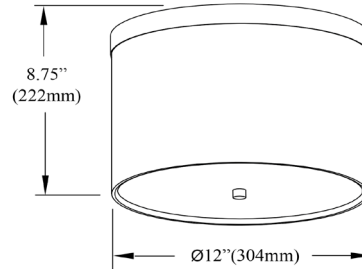

FRD-122FH-AGB-WH - Frederica 2LT Flush Mount, AGB w/ WH Shade

2 Light Flush Mount Aged Brass with White Shade

FRD-122FH

Height	8"
Width/Length	12"
Depth	12"
Weight	2 lbs

Body Material	Fabric
Finish/Color	White

Light Qty	2
Light Base	E26
Light Max Watt	8
Light Inc	No

Dimmable	Dimmable
LED Compatible	LED Compatible
Total Wattage	16W

Second Material	Metal
Second Finish/Color	Aged Brass
Second Type of Finish	Electroplated