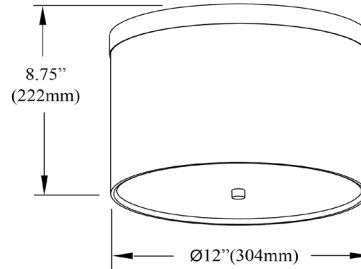

FRD-122FH-MB-GRY - Frederica 2LT Flush Mount, MB w/ GRY Shade

2 Light Flush Mount Matte Black with Grey Shade

FRD-122FH

Height	8"
Width/Length	12"
Depth	12"
Weight	2 lbs

Body Material	Fabric
Finish/Color	Grey