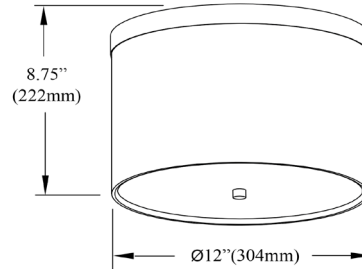

FRD-122FH-PC-GRY - Frederica 2LT Flush Mount, PC w/ GRY Shade

2 Light Flush Mount Polished Chrome with Grey Shade

FRD-122FH

Height	8"
Width/Length	12"
Depth	12"
Weight	2 lbs

Body Material	Fabric
Finish/Color	Grey

Light Qty	2
Light Base	E26
Light Max Watt	8
Light Inc	No

Dimmable	Dimmable
LED Compatible	LED Compatible
Total Wattage	16W

Second Material	Metal
Second Finish/Color	Polished Chrome
Second Type of Finish	Electroplated