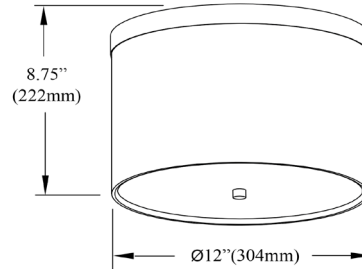

FRD-122FH-PC-WH - Frederica 2LT Flush Mount, PC w/ WH Shade

2 Light Flush Mount Polished Chrome with White Shade

FRD-122FH

Height	8"
Width/Length	12"
Depth	12"
Weight	2 lbs

Body Material	Fabric
Finish/Color	White

Light Qty	2
Light Base	E26
Light Max Watt	8
Light Inc	No

Dimmable	Dimmable
LED Compatible	LED Compatible
Total Wattage	16W

Second Material	Metal
Second Finish/Color	Polished Chrome
Second Type of Finish	Electroplated