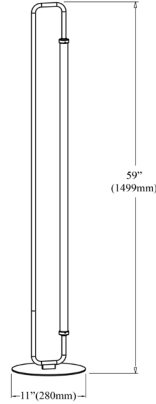

# FYA-5932LEDF-MB-AGB - Freya 28W Floor Lamp, MB & AGB w/ WH Acrylic

1 Light LED Freya Floor Lamp Matte Black w/ White Acrylic

## FYA-5932LEDF

<b>Height</b>	59"
<b>Width/Length</b>	11"
<b>Depth</b>	11"
<b>Weight</b>	8 lbs

<b>Body Material</b>	Metal
<b>Finish/Color</b>	Matte Black
<b>Type of Finish</b>	Painted

<b>Light Qty</b>	1
<b>Light Base</b>	LED
<b>Light Max Watt</b>	28
<b>Light Inc</b>	Yes
<b>Light Lumens</b>	2983(Initial) 1563(Delivered)
<b>Light CRI</b>	80+
<b>Light CCT</b>	3000K
<b>Light Life</b>	30000 Hours