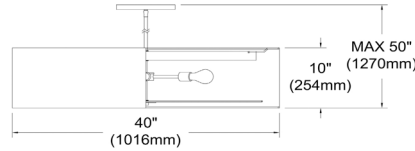

HEL-406P-PC-WH - Helena 6LT Helena Pendant PC, WH w/WH Diffuser

6 Light Polished Chrome Helena Pendant w/ White Shade and White Fabric Diffuser

HEL-406P

Height	10"
Width/Length	40"
Depth	40"
Weight	15 lbs

Body Material	Fabric
Finish/Color	White
Type of Finish	Fabric

Light Qty	6
Light Base	E26
Light Max Watt	100
Light Inc	No

Dimmable	Dimmable
LED Compatible	LED Compatible
Total Wattage	600W

Second Material	Metal
Second Finish/Color	Polished Chrome
Second Type of Finish	Electroplated

Rated For	Dry Location
Voltage	120V

Approval	cUL or equivalent
Warranty	1 Year Limited
Install Position	Ceiling

Extension Length 39 (8+11+20)

Date:	Notes:
Fixture Type:	
Job Name:	

Lighting | LED | Shades | Custom Designs